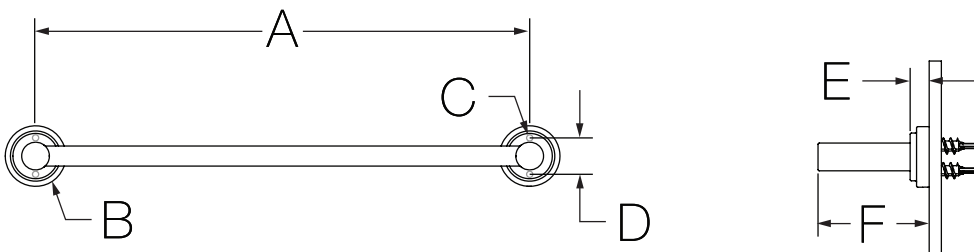

# SYMMONS® DS Creations

the smart choice™

0323-TB-18 (CD0323-353TB-18)

18" Vanity Mounted Towel Bar

## Specification Submittal

Model Numbers	Specification
<input type="checkbox"/> <b>0323-TB-18</b> <i>18" Vanity Mounted Towel Bar</i>	18" Vanity Towel Bar shall be made from metal construction, plated in standard polished chrome finish.
<b>Warranty</b>  <b>Limited Lifetime</b> - to the original end purchaser in consumer/residential installations. <b>5 Years</b> - for industrial/commercial installations. Refer to <a href="http://www.symmons.com/warranty">www.symmons.com/warranty</a> for complete warranty information.	

## Dimensions

Measurements	
A	18", 457 mm
B	(2x) Ø 1-7/8", 48 mm
C	(4x) Hole Size Ø 3/16", 5 mm
D	(2x) 3/4", 19 mm
E	5/8", 16 mm
F	3-7/16", 87 mm

**Note:** Dimensions subject to change without notice.