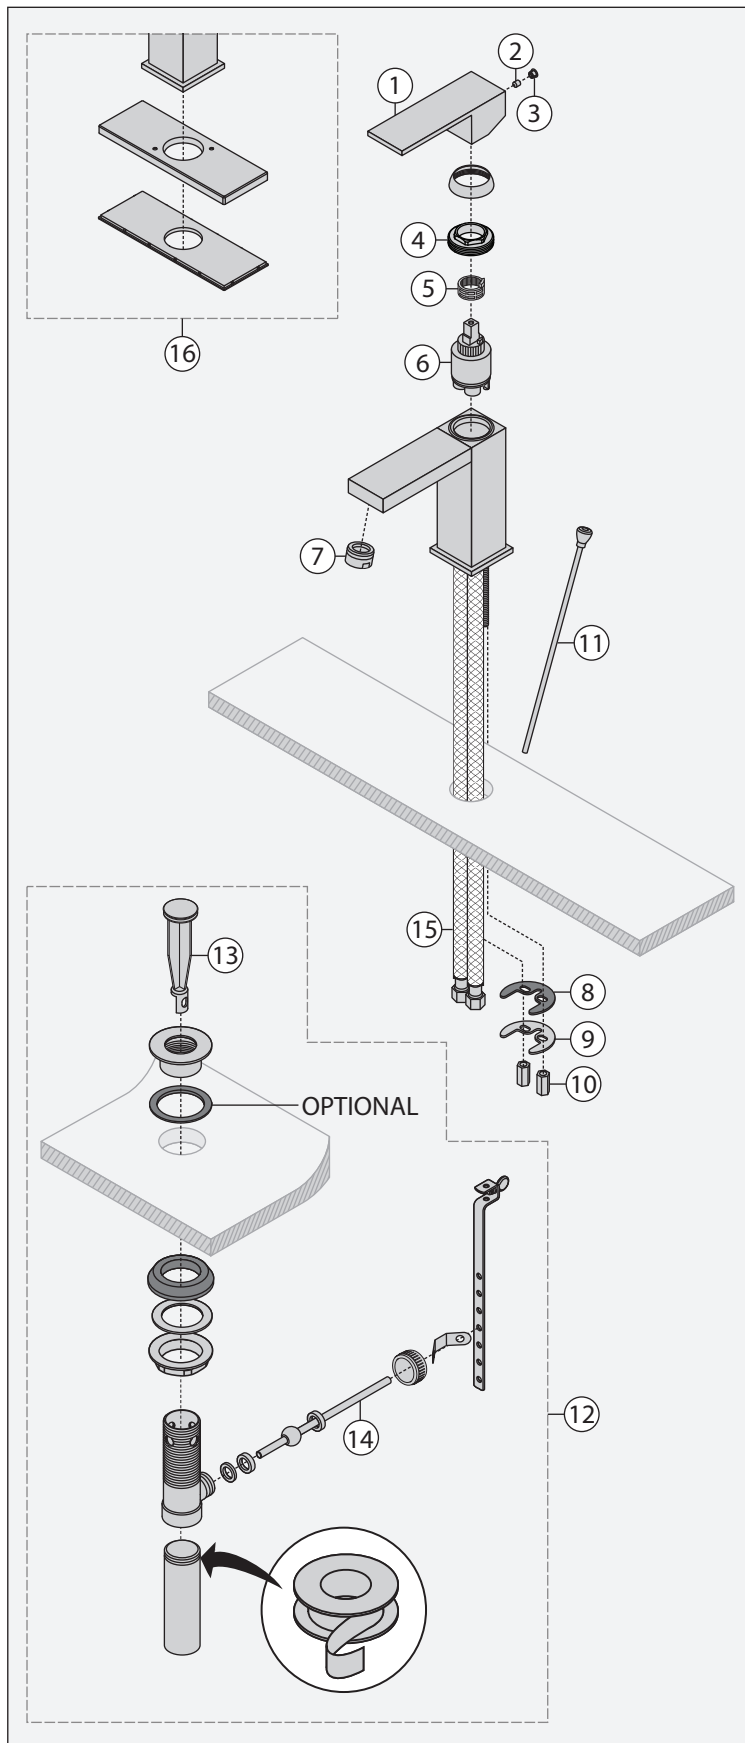

SYMMONS® Duro

Parts Breakdown Document

Model Numbers

- | | |
|---|---|
| <input type="checkbox"/> SLS-3612-0.5: Duro Single Handle Lavatory Faucet with Metal Drain Assembly, 0.5 GPM (1.9 L/min) aerator | <input type="checkbox"/> SLS-3610-0.5: Duro Single Handle Lavatory Faucet, 0.5 GPM (1.9 L/min) aerator |
| <input type="checkbox"/> SLS-3612-1.0: Duro Single Handle Lavatory Faucet with Metal Drain Assembly, 1.0 GPM (3.8 L/min) aerator | <input type="checkbox"/> SLS-3610-1.0: Duro Single Handle Lavatory Faucet, 1.0 GPM (3.8 L/min) aerator |

Parts Breakdown

Replacement Parts		
Item	Description	Part Number
1	Handle	
2	Set Screw	LN-01416*
3	Plug Button	
4	Compression Nut	
5	Limit Stop Cartridge	RL-069
6	Limit Stop Cartridge	RL-070
7	Aerator 1.0 Aerator 0.5	RL-059-1.0* RL-059-0.5*
11	Lift Rod	
13	Stopper	RL-014*
14	Ball Rod	
12	Pop-up Assembly	RL-154LR-11*
11	Lift Rod	RL-015*
13	Stopper	RL-016*
8, 9	Mounting Gaskets (2x)	
10	Fasteners	RL-011
15	Supply Hose	
16	Deck Plate	RL-082*