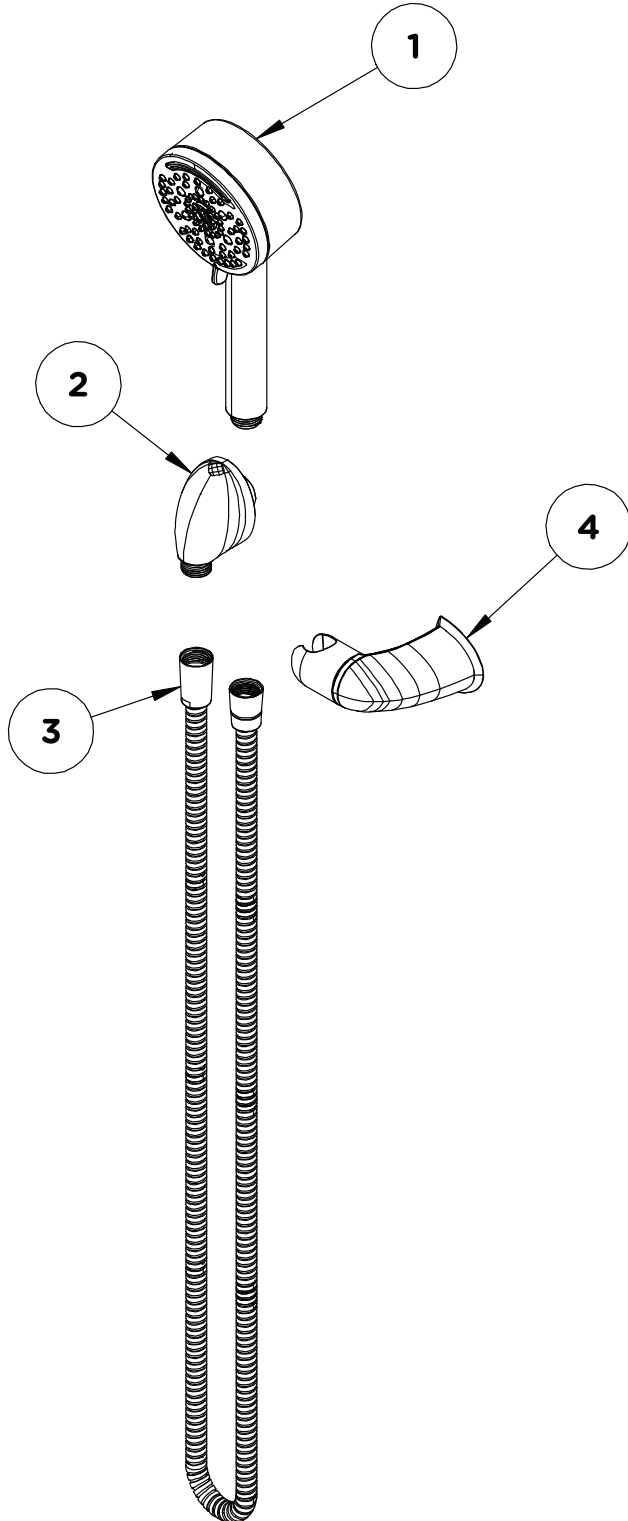

HR507  
 7-Mode Hand Shower  
**Parts Breakdown Document**

---

**Repair Parts**

#	Description	Part Number
1	HydroMersion™ 7-Mode Hand Shower Wand	482W7*
2	Wall Elbow, Type 2 Drop	EF-105*
3	Hand Shower Hose 5'	EF-104*
4	Hand Shower Wall Bracket	EF-106*

\*If finish is OTHER than Chrome, part requires finish modifier

**Finish Modifiers:**

- BBZ - Brushed Bronze finish
- MB - Matte Black finish
- STN - Satin Nickel finish