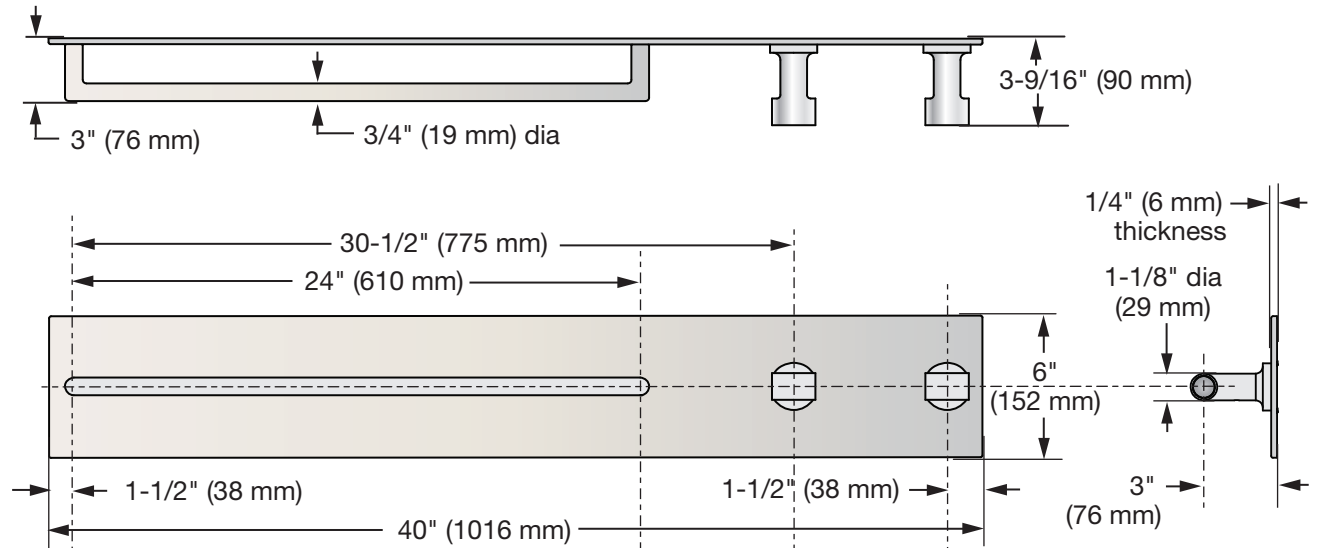

Accessory Panel, 1003-ACP-24 Installation Brief

Model Numbers

- 1003-ACP-24
Accessory panel for 24 inch towel bar and two robe hooks

Tools Required

Hardware Included

Need Help?

Contact Symmons customer service at (800) 796-6667, (781) 848-2250
Email: customerservice@symmons.com
Monday - Friday 7:30 am - 7:00 pm EST

Please check Symmons website for technical help, the latest product information and warranty policy.
www.symmons.com/service

Quick Install Guide Accessory Panel, 1003-ACP-24 (right mount installation shown)

Dimensions Accessory Panel, 1003-ACP-24

For left mount installation flip back plate and panel so robe hooks are on left side.

■ ACCESSORY PANEL (right mount installation shown)

■ MOUNTING PLATE (right mount installation shown)

Must be mounted to studs or blocking
Not for use as a grab bar

Note: Dimensions subject to change without notice.