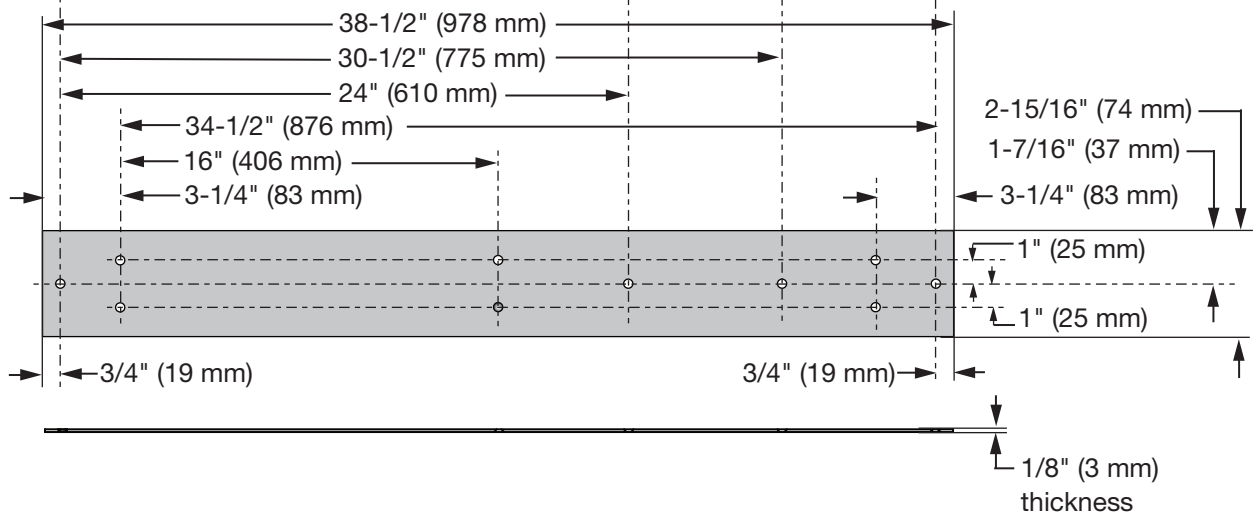

Please check Symmons website for technical help, the latest product information and warranty policy.
www.symmons.com/service

Quick Install Guide Accessory Panel, 1003-ACP-24 (right mount installation shown)

Dimensions Accessory Panel, 1003-ACP-24

For left mount installation flip back plate and panel so robe hooks are on left side.

■ ACCESSORY PANEL (right mount installation shown)

■ MOUNTING PLATE (right mount installation shown)