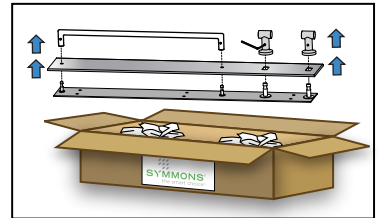

Accessory Panel, 1003-ACP-24 Installation Brief

Model Numbers

- 1003-ACP-24
Accessory panel for 24 inch towel bar and two robe hooks

Tools Required

Hardware Included

Need Help?

Contact Symmons customer service at (800) 796-6667, (781) 848-2250
Email: customerservice@symmons.com
Monday - Friday 7:30 am - 7:00 pm EST

Please check Symmons website for technical help, the latest product information and warranty policy.
www.symmons.com/service

Quick Install Guide Accessory Panel, 1003-ACP-24 (right mount installation shown)

Dimensions Accessory Panel, 1003-ACP-24

For left mount installation flip back plate and panel so robe hooks are on left side.

■ ACCESSORY PANEL (right mount installation shown)

■ MOUNTING PLATE (right mount installation shown)