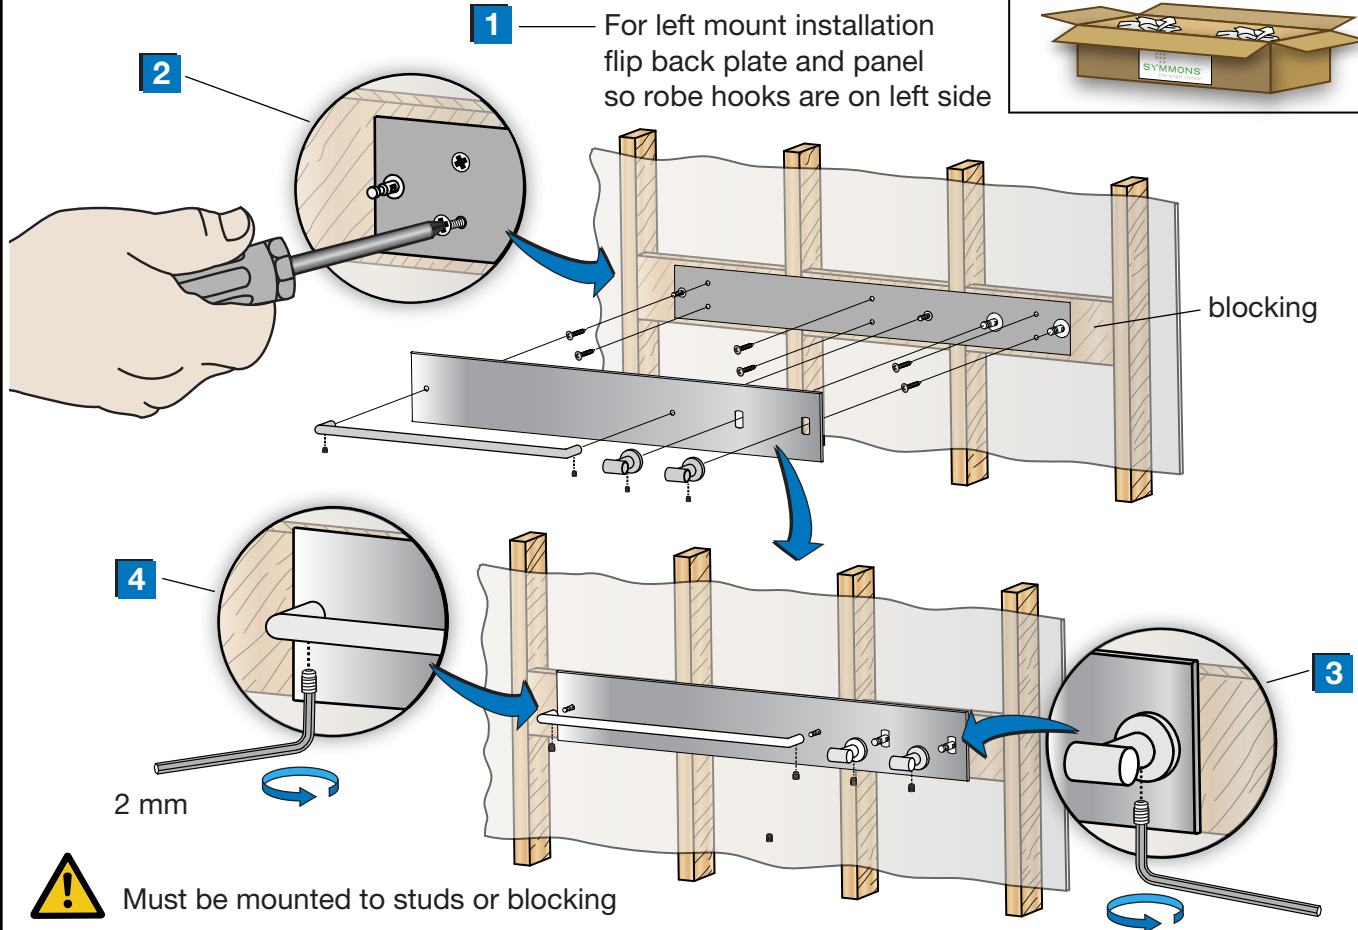

Accessory Panel, 1003-ACP-24 Installation Brief

Model Numbers

- 1003-ACP-24
Accessory panel for 24 inch towel bar and two robe hooks

Tools Required

Hardware Included

Need Help?

Contact Symmons customer service at (800) 796-6667, (781) 848-2250
Email: customerservice@symmons.com
Monday - Friday 7:30 am - 7:00 pm EST

Please check Symmons website for technical help, the latest product information and warranty policy.
www.symmons.com/service

Quick Install Guide Accessory Panel, 1003-ACP-24 (right mount installation shown)

Dimensions Accessory Panel, 1003-ACP-24

For left mount installation flip back plate and panel so robe hooks are on left side.

■ ACCESSORY PANEL (right mount installation shown)

■ MOUNTING PLATE (right mount installation shown)

Must be mounted to studs or blocking
Not for use as a grab bar

Note: Dimensions subject to change without notice.