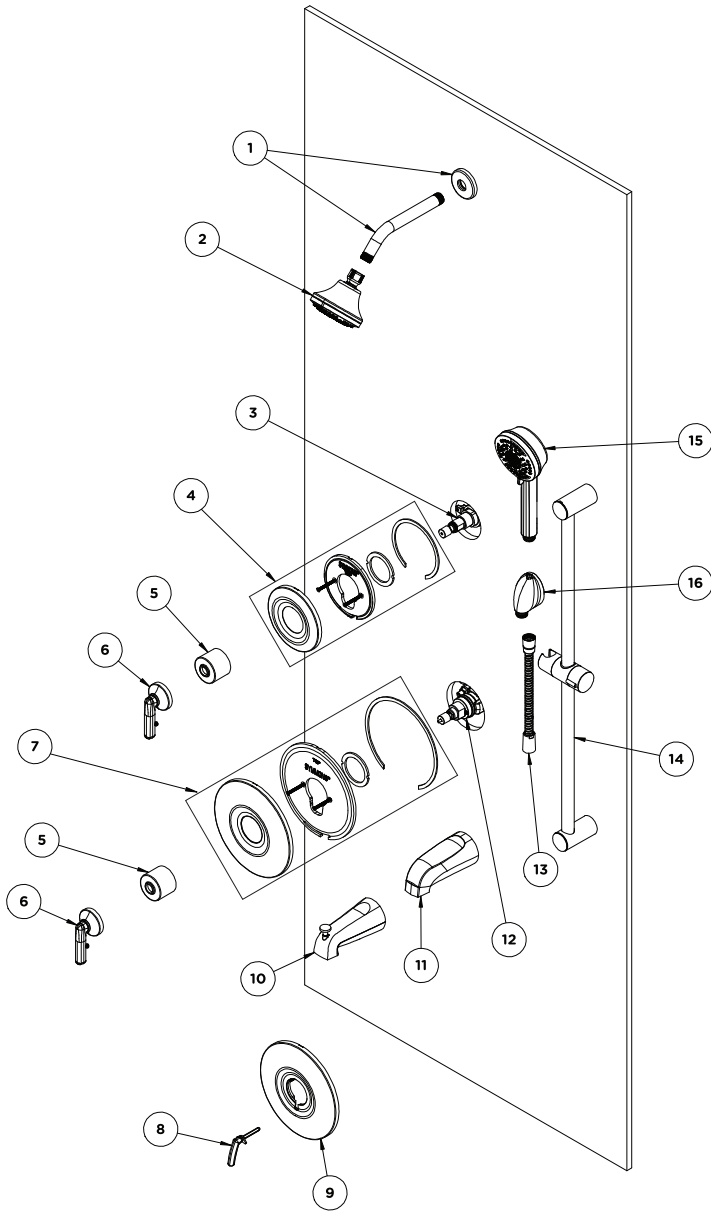

SYMMONS® Birch®

Parts Breakdown Document

Model Numbers

Temptrol®

- 5990** Birch Shower Valve Trim, Valve only

- 5991** Birch Shower Valve Trim, with Showerhead

- 5992** Birch Tub/Shower Trim, with Showerhead

- 5993** Birch Shower Trim, with Hand Shower System

- 5995** Birch Shower Trim, with Diverter Trim, Showerhead, and Hand Shower System

- 5996** Birch Tub/Shower Trim, with Diverter Trim, Tub Spout, Showerhead, and Hand Shower System

Temptrol® VersaFlex™

- S5990** Birch Shower Valve Trim, Valve only with Diverter Lever

- S5991** Birch Shower Trim, with Showerhead and Diverter Lever

- S5992** Birch Tub/Shower Trim, with Showerhead and Diverter Lever

- S5994** Birch Tub/Shower Trim, with Hand Shower System, Diverter Lever, and Tub Spout

- S5998** Birch Shower Trim with Diverter Lever, Showerhead, and Hand Shower System

Parts Breakdown

#	Description	Part Number
1	Shower Arm	300*
2	4" HydroMersion™ Single-Mode Showerhead	592SH*
3	Diverter Assembly, 4-Port	3DIVBODYSRT (3DIVBODYSRTNS for California)
	Diverter Assembly, 3-Port	2DIVBODYSRT (2DIVBODYSRTNS for California)
4	Birch Diverter Escutcheon Kit	RTS171*
5	Dome Cover	T-19*
6	Birch Shower Handle	RTS170*
7	Birch Escutcheon Kit	RTS168*
8	Birch Diverter Handle	RTS172*
9	Birch VersaFlex™ Escutcheon Kit	RTS169*
10	Diverter Tub Spout (Slip-On)	053*
11	Tub Spout (Slip-On)	061*
12	Spindle, Temptrol®	TA-10
	Cap Assembly	TA-12A
13	Hand Shower Hose 5'	RTS-045*
14	Slide Bar Assembly	RA-009*
15	4" HydroMersion Single-Mode Hand Shower Wand	592W*
16	Wall Elbow, Type 2 Drop	EF-105*