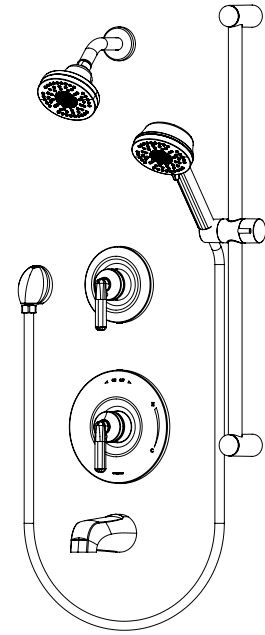

SYMMONS® Birch®

Parts Breakdown Document

Model Numbers

Temptrol®

- 5990** Birch Shower Valve Trim, Valve only

- 5991** Birch Shower Valve Trim, with Showerhead

- 5992** Birch Tub/Shower Trim, with Showerhead

- 5993** Birch Shower Trim, with Hand Shower System

- 5995** Birch Shower Trim, with Diverter Trim, Showerhead, and Hand Shower System

- 5996** Birch Tub/Shower Trim, with Diverter Trim, Tub Spout, Showerhead, and Hand Shower System

Temptrol® VersaFlex™

- S5990** Birch Shower Valve Trim, Valve only with Diverter Lever

- S5991** Birch Shower Trim, with Showerhead and Diverter Lever

- S5992** Birch Tub/Shower Trim, with Showerhead and Diverter Lever

- S5994** Birch Tub/Shower Trim, with Hand Shower System, Diverter Lever, and Tub Spout

- S5998** Birch Shower Trim with Diverter Lever, Showerhead, and Hand Shower System

Parts Breakdown

#	Description	Part Number
1	Shower Arm	300*
2	4" HydroMersion™ Single-Mode Showerhead	592SH*
3	Diverter Assembly, 4-Port	3DIVBODYSRT (3DIVBODYSRTNS for California)
	Diverter Assembly, 3-Port	2DIVBODYSRT (2DIVBODYSRTNS for California)
4	Birch Diverter Escutcheon Kit	RTS171*
5	Dome Cover	T-19*
6	Birch Shower Handle	RTS170*
7	Birch Escutcheon Kit	RTS168*
8	Birch Diverter Handle	RTS172*
9	Birch VersaFlex™ Escutcheon Kit	RTS169*
10	Diverter Tub Spout (Slip-On)	053*
11	Tub Spout (Slip-On)	061*
12	Spindle, Temptrol®	TA-10
	Cap Assembly	TA-12A
13	Hand Shower Hose 5'	RTS-045*
14	Slide Bar Assembly	RA-009*
15	4" HydroMersion Single-Mode Hand Shower Wand	592W*
16	Wall Elbow, Type 2 Drop	EF-105*