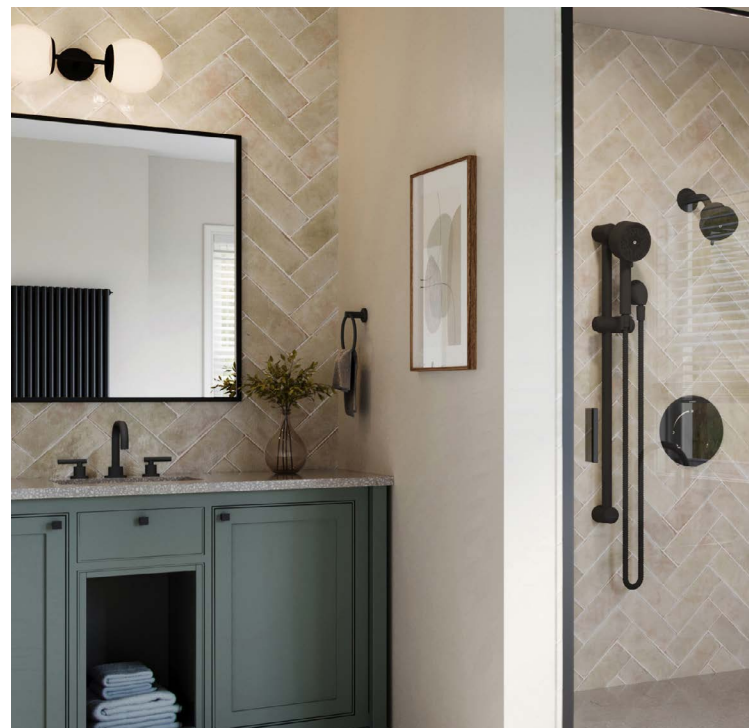

SYMMONS®

Whether it's Traditional, Contemporary, or a blend with Transitional, Symmons has a decorative collection that's the perfect complement to your style.

The Decorative Collections have been designed for elegance, then crafted with the decades-long Symmons legacy of durability and reliability.

View all Symmons collections at:

symmons.com/collections

From classic elegance to modern sophistication, with trend-forward finishes to enhance any project.

Built to last and designed without compromise, all backed by our best-in-class 10-Year Commercial Warranty.

A legacy of innovation that spans eight decades, where improved experiences intersect with sustainability.