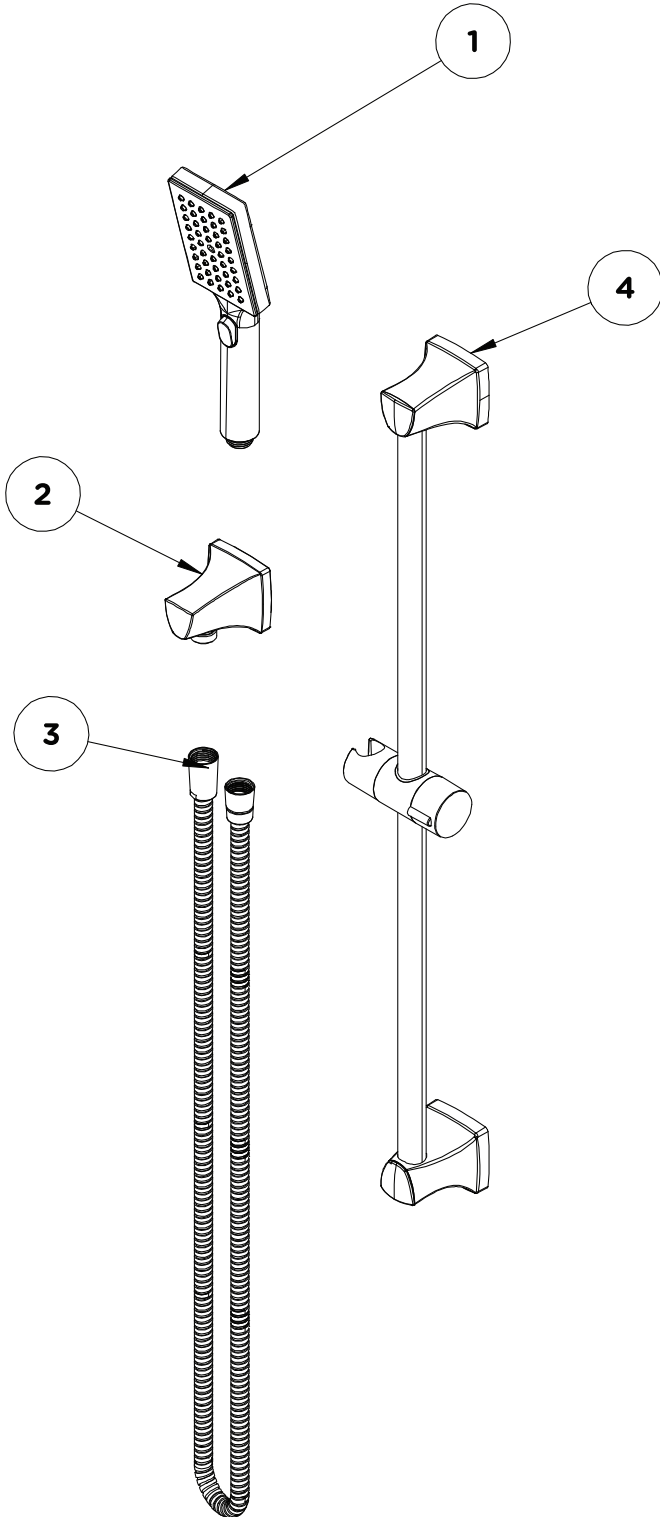

HS521
Single-Mode Hand Shower with Slide Bar
Parts Breakdown Document

Repair Parts

#	Description	Part Number
1	HydroMersion™ Square Single-Mode Hand Shower Wand	481WSQ*
2	Wall Elbow, Type 2 Drop	RTS152*
3	Hand Shower Hose 5'	EF-104*
4	Slide Bar Assembly	RTS151*

*If finish is OTHER than Chrome, part requires finish modifier

Finish Modifiers:

- BBZ - Brushed Bronze finish
- MB - Matte Black finish
- STN - Satin Nickel finish