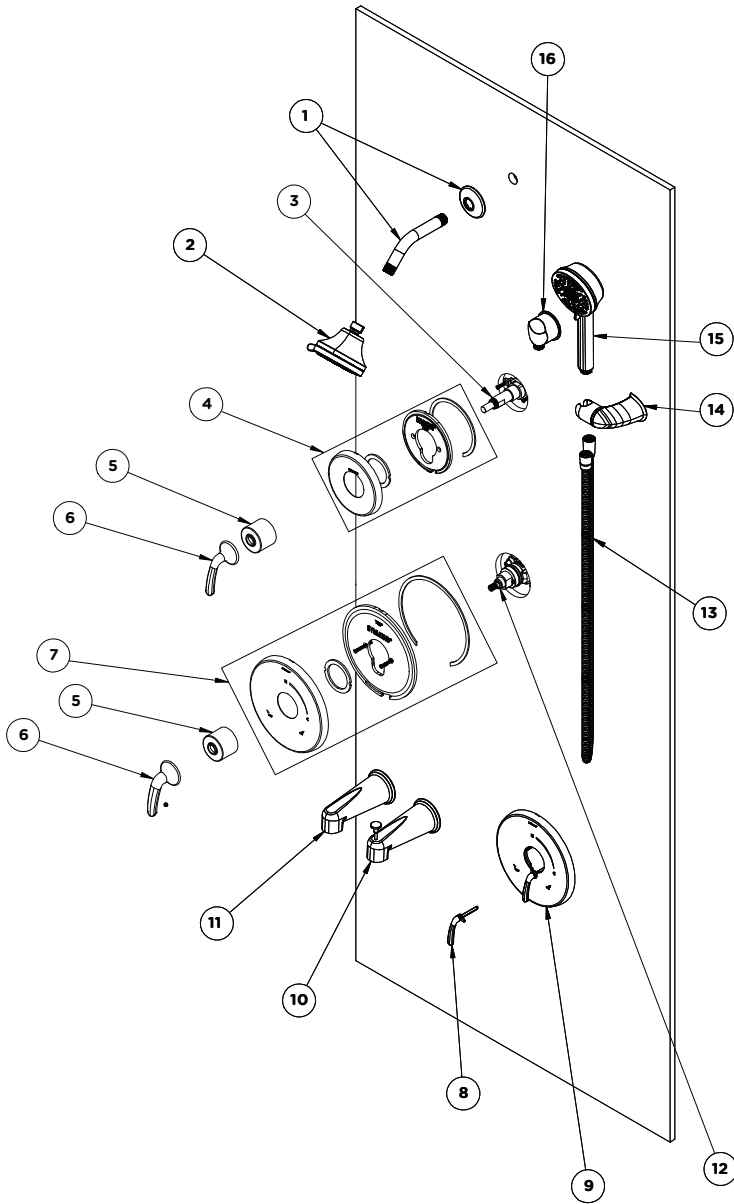

SYMMONS® Elm®

Parts Breakdown Document

Model Numbers

- 5590TRM:** Elm Shower Valve Trim, Valve only
- 5591TRM:** Elm Shower Valve Trim, with Showerhead
- 5592TRM:** Elm Tub/Shower Trim, with Showerhead
- 5593TRM:** Elm Shower Trim, with Hand Shower System
- 5595TRM:** Elm Shower Trim, with Diverter Trim, Showerhead, and Hand Shower System
- 5596TRM:** Elm Tub/Shower Trim, with Diverter Trim, Tub Spout, Showerhead, and Hand Shower System
- S5590TRM:** Elm Shower Valve Trim, Valve only with Diverter Lever
- S5591TRM:** Elm Shower Trim, with Showerhead and Diverter Lever
- S5592TRM:** Elm Tub/Shower Trim, with Showerhead and Diverter Lever
- S5594TRM:** Elm Tub/Shower Trim, with Hand Shower System, Diverter Lever, and Tub Spout
- S5598TRM:** Elm Shower Trim with Diverter Lever, Showerhead, and Hand Shower System

Parts Breakdown

#	Description	Part Number
1	Shower Arm	300S*
2	Showerhead	592SH7*
3	Diverter Assembly, 4-Port	3DIVBODYSRT (3DIVBODYSRTNS for California)
	Diverter Assembly, 3-Port	2DIVBODYSRT (2DIVBODYSRTNS for California)
4	Diverter Escutcheon Kit	RTS-038*
5	Dome Cover	T-19*
6	Shower Handle	RTS-006*
7	Escutcheon Kit	RTS-005*
8	Diverter Lever	RTS-008*
9	VersaFlex™ Escutcheon Kit	RTS-007*
10	Diverter Tub Spout (Thread-On)	552TSD*
11	Tub Spout (Thread-On)	552TS*
12	Spindle, Temptrol®	TA-10
	Cap Assembly	TA-12A
13	Hand Shower Hose 5'	EF-104*
14	Hand Shower Wall Mount	EF-106*
15	Hand Shower Wand	592W7*
16	Wall Elbow, Type 2 Drop	RO-004*