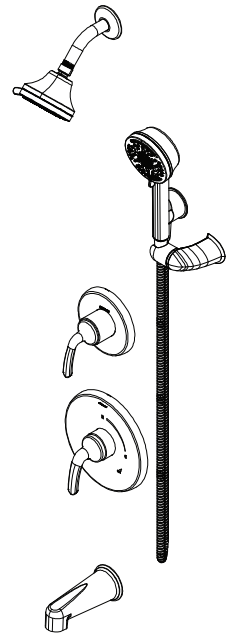

SYMMONS® Elm®

Parts Breakdown Document

Model Numbers

- 5590TRM:** Elm Shower Valve Trim, Valve only
- 5591TRM:** Elm Shower Valve Trim, with Showerhead
- 5592TRM:** Elm Tub/Shower Trim, with Showerhead
- 5593TRM:** Elm Shower Trim, with Hand Shower System
- 5595TRM:** Elm Shower Trim, with Diverter Trim, Showerhead, and Hand Shower System
- 5596TRM:** Elm Tub/Shower Trim, with Diverter Trim, Tub Spout, Showerhead, and Hand Shower System
- S5590TRM:** Elm Shower Valve Trim, Valve only with Diverter Lever
- S5591TRM:** Elm Shower Trim, with Showerhead and Diverter Lever
- S5592TRM:** Elm Tub/Shower Trim, with Showerhead and Diverter Lever
- S5594TRM:** Elm Tub/Shower Trim, with Hand Shower System, Diverter Lever, and Tub Spout
- S5598TRM:** Elm Shower Trim with Diverter Lever, Showerhead, and Hand Shower System

Parts Breakdown

#	Description	Part Number
1	Shower Arm	300S*
2	Showerhead	592SH7*
3	Diverter Assembly, 4-Port	3DIVBODYSRT (3DIVBODYSRTNS for California)
	Diverter Assembly, 3-Port	2DIVBODYSRT (2DIVBODYSRTNS for California)
4	Diverter Escutcheon Kit	RTS-038*
5	Dome Cover	T-19*
6	Shower Handle	RTS-006*
7	Escutcheon Kit	RTS-005*
8	Diverter Lever	RTS-008*
9	VersaFlex™ Escutcheon Kit	RTS-007*
10	Diverter Tub Spout (Thread-On)	552TSD*
11	Tub Spout (Thread-On)	552TS*
12	Spindle, Temptrol®	TA-10
	Cap Assembly	TA-12A
13	Hand Shower Hose 5'	EF-104*
14	Hand Shower Wall Mount	EF-106*
15	Hand Shower Wand	592W7*
16	Wall Elbow, Type 2 Drop	RO-004*