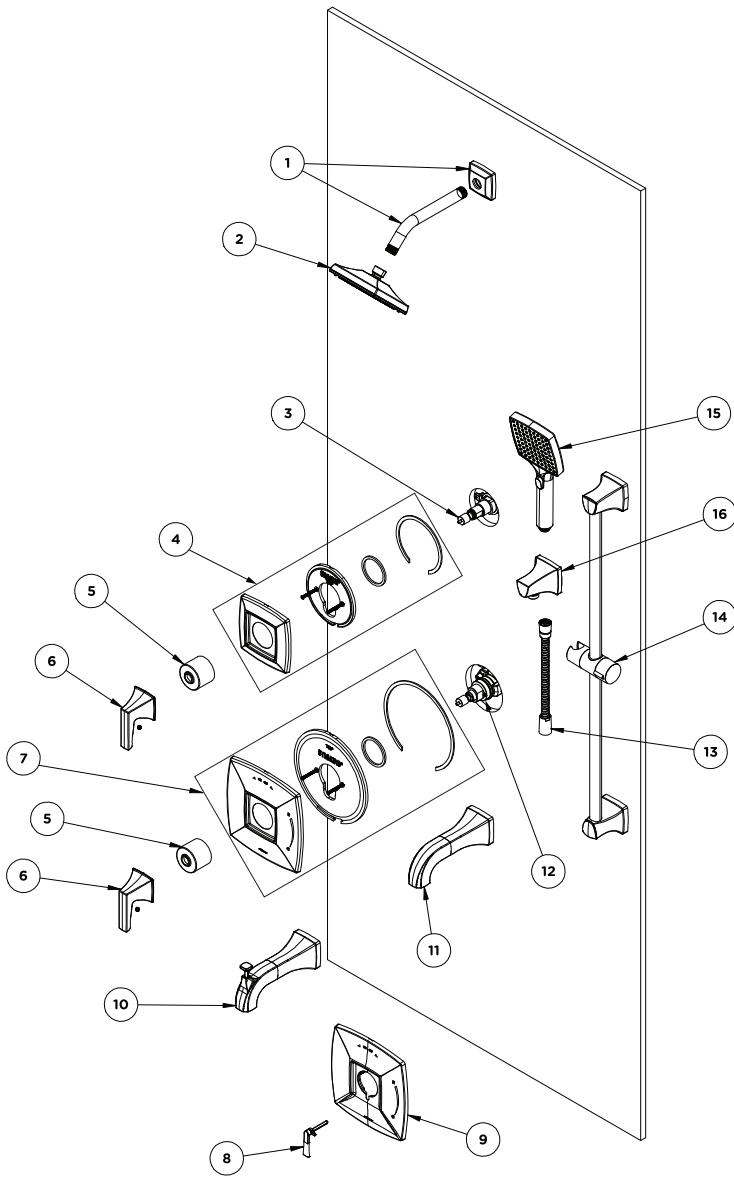

SYMMONS® Oak®

Parts Breakdown Document

Model Numbers

Temptrol®

- 5690** Oak Shower Valve Trim, Valve only

- 5691** Oak Shower Valve Trim, with Showerhead

- 5692** Oak Tub/Shower Trim, with Showerhead

- 5693** Oak Shower Trim, with Hand Shower System

- 5695** Oak Shower Trim, with Diverter Trim, Showerhead, and Hand Shower System

- 5696** Oak Tub/Shower Trim, with Diverter Trim, Tub Spout, Showerhead, and Hand Shower System

Temptrol® VersaFlex™

- S5690** Oak Shower Valve Trim, Valve only with Diverter Lever

- S5691** Oak Shower Trim, with Showerhead and Diverter Lever

- S5692** Oak Tub/Shower Trim, with Showerhead and Diverter Lever

- S5694** Oak Tub/Shower Trim, with Hand Shower System, Diverter Lever, and Tub Spout

- S5698** Oak Shower Trim with Diverter Lever, Showerhead, and Hand Shower System

Parts Breakdown

#	Description	Part Number
1	Shower Arm	300L*
2	5" HydroMersion™ Single-Mode Showerhead	562SH*
3	Diverter Assembly, 4-Port	3DIVBODYSRT (3DIVBODYSRTNS for California)
	Diverter Assembly, 3-Port	2DIVBODYSRT (2DIVBODYSRTNS for California)
4	Oak Diverter Escutcheon Kit	RTS157*
5	Dome Cover	T-19*
6	Oak Lever Handle	RTS156*
7	Oak Shower Escutcheon Kit	RTS154*
8	Oak Diverter Lever Handle	RTS158*
9	Oak VersaFlex™ Escutcheon Kit	RTS155*
10	Oak Diverter Tub Spout (Slip-On)	562DTS*
11	Oak Tub Spout (Slip-On)	562TS*
12	Spindle, Temptrol®	TA-10
	Cap Assembly	TA-12A
13	Hand Shower Hose 5'	RTS-045*
14	Square Slide Bar Assembly	RTS151*
15	4" HydroMersion Single-Mode Hand Shower Wand	562W*
16	Square Wall Elbow, Type 2 Drop	RTS152*