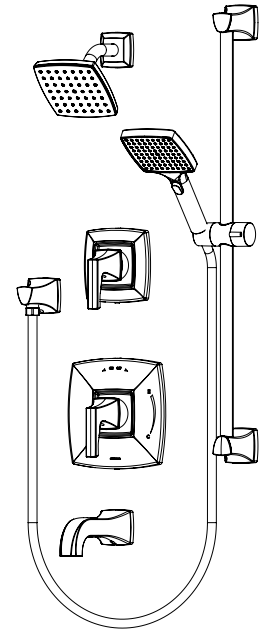

SYMMONS® Oak®

Parts Breakdown Document

Model Numbers

Temptrol®

- 5690** Oak Shower Valve Trim, Valve only

- 5691** Oak Shower Valve Trim, with Showerhead

- 5692** Oak Tub/Shower Trim, with Showerhead

- 5693** Oak Shower Trim, with Hand Shower System

- 5695** Oak Shower Trim, with Diverter Trim, Showerhead, and Hand Shower System

- 5696** Oak Tub/Shower Trim, with Diverter Trim, Tub Spout, Showerhead, and Hand Shower System

Temptrol® VersaFlex™

- S5690** Oak Shower Valve Trim, Valve only with Diverter Lever

- S5691** Oak Shower Trim, with Showerhead and Diverter Lever

- S5692** Oak Tub/Shower Trim, with Showerhead and Diverter Lever

- S5694** Oak Tub/Shower Trim, with Hand Shower System, Diverter Lever, and Tub Spout

- S5698** Oak Shower Trim with Diverter Lever, Showerhead, and Hand Shower System

Parts Breakdown

#	Description	Part Number
1	Shower Arm	300L*
2	5" HydroMersion™ Single-Mode Showerhead	562SH*
3	Diverter Assembly, 4-Port	3DIVBODYSRT (3DIVBODYSRTNS for California)
	Diverter Assembly, 3-Port	2DIVBODYSRT (2DIVBODYSRTNS for California)
4	Oak Diverter Escutcheon Kit	RTS157*
5	Dome Cover	T-19*
6	Oak Lever Handle	RTS156*
7	Oak Shower Escutcheon Kit	RTS154*
8	Oak Diverter Lever Handle	RTS158*
9	Oak VersaFlex™ Escutcheon Kit	RTS155*
10	Oak Diverter Tub Spout (Slip-On)	562DTS*
11	Oak Tub Spout (Slip-On)	562TS*
12	Spindle, Temptrol®	TA-10
	Cap Assembly	TA-12A
13	Hand Shower Hose 5'	RTS-045*
14	Square Slide Bar Assembly	RTS151*
15	4" HydroMersion Single-Mode Hand Shower Wand	562W*
16	Square Wall Elbow, Type 2 Drop	RTS152*