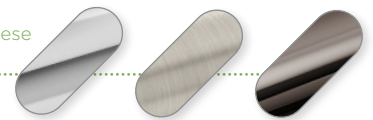

SYMMONS[®] Museo[™] Collection
the smart choice[™]

The bold, contemporary design of the Museo collection was inspired by timeless pieces displayed in modern museums throughout the world. The Museo collection's clean and sophisticated styling, along with its prominent stature, makes a dramatic statement and enhances any bath décor.

Available in these finishes:

Polished Chrome Satin Nickel Polished Graphite
Radiance[®] PVD Radiance[®] PVD
(STN) Radiance[®] PVD
(BLK)

Faucets • Tub/Shower • Accessories

SYMMONS® Museo™ Collection

the smart choice™