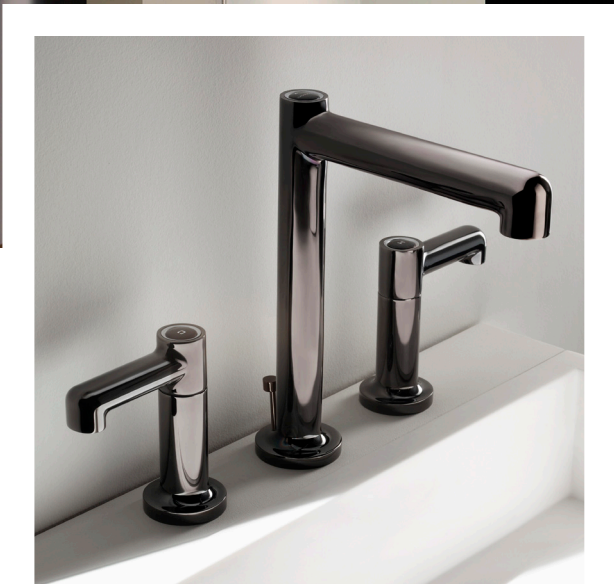

SYMMONS[®] Museo[™] Collection
the smart choice[™]

The bold, contemporary design of the Museo collection was inspired by timeless pieces displayed in modern museums throughout the world. The Museo collection's clean and sophisticated styling, along with its prominent stature, makes a dramatic statement and enhances any bath décor.

Available in these finishes:

Polished Chrome Satin Nickel Polished Graphite
Radiance[®] PVD Radiance[®] PVD
(STN) Radiance[®] PVD
(BLK)

Faucets • Tub/Shower • Accessories

SYMMONS® Museo™ Collection

the smart choice™

Two Handle Widespread
Lavatory Faucet
SLW-5312
SLW-5312-STN
SLW-5312-BLK

2 Mode Hand Shower
402W
402W-STN
402W-BLK

Tub/Shower System with
Hand Shower
5306
5306-STN
5306-BLK

Towel Bar
(18") 533TB-18
(18") 533TB-18-STN
(18") 533TB-18-BLK
(24") 533TB-24
(24") 533TB-24-STN
(24") 533TB-24-BLK