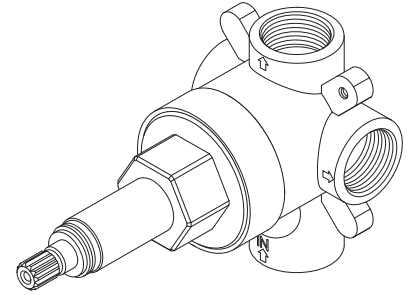

## TRIPLE OUTLET DIVERTER VALVE MODEL: 4-473-BODY PARTS BREAKDOWN

### FEATURE HIGHLIGHTS

Triple Outlet Diverter Valve shall feature shared functionality in two positions with female IPS and sweat inlet/outlet connections. Triple Outlet Diverter Valve shall be made of metal materials.