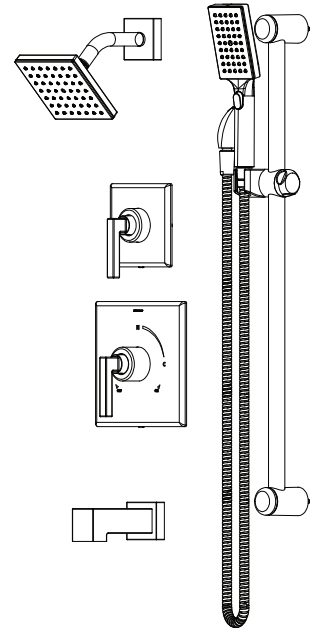

## Parts Breakdown Document

### Model Numbers

- 3690:** Duro Shower Valve Trim, Valve only
- 3691:** Duro Shower Valve Trim, with Showerhead
- 3692:** Duro Tub/Shower Trim, with Showerhead
- 3693:** Duro Shower Trim, with Hand Shower System
- 3695:** Duro Shower Trim, with Diverter Trim, Showerhead, and Hand Shower System
- 3696:** Duro Tub/Shower Trim, with Diverter Trim, Tub Spout, Showerhead, and Hand Shower System
- S3690:** Duro Shower Valve Trim, Valve only with Diverter Lever
- S3691:** Duro Shower Trim, with Showerhead and Diverter Lever
- S3692:** Duro Tub/Shower Trim, with Showerhead and Diverter Lever
- S3694:** Duro Tub/Shower Trim, with Hand Shower System, Diverter Lever, and Tub Spout
- S3698:** Duro Shower Trim with Diverter Lever, Showerhead, and Hand Shower System

## Parts Breakdown

#	Description	Part Number
1	Shower Arm	300SQ*
2	Square Showerhead	482SHSQ*
3	Diverter Assembly, 4-Port	3DIVBODYSRT (3DIVBODYSRTNS for California)
	Diverter Assembly, 3-Port	2DIVBODYSRT (2DIVBODYSRTNS for California)
4	Diverter Escutcheon Kit	RTS-040*
5	Dome Cover	T-19*
6	Shower Handle (Plastic)	T-617*
	Shower Handle (Metal)	RTS-092*
7	Square Escutcheon Kit	RTS-001*
8	Diverter Lever	RTS-004*
9	VersaFlex™ Escutcheon Kit	RTS-003*
10	Diverter Tub Spout (Thread-On)	361DTS*
11	Tub Spout (Thread-On)	361TS*
12	Spindle, Temptrol®	TA-10
	Cap Assembly	TA-12A
13	Hand Shower Hose 5'	EF-104*
14	Slide Bar Assembly, 30"	RA-009*
15	Hand Shower Wand	482WSQ*
16	Wall Elbow, Type 2 Drop	EF-105*