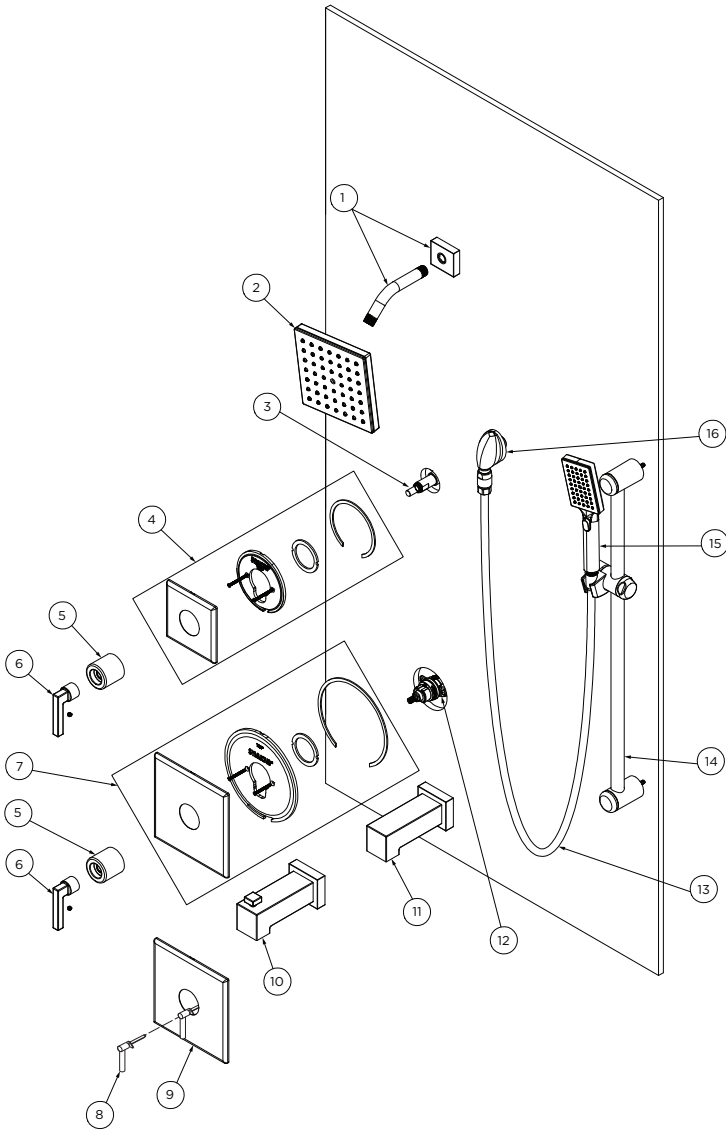

**SYMMONS**® Duro

## Parts Breakdown Document

### Model Numbers

- 3690:** Duro Shower Valve Trim, Valve only
- 3691:** Duro Shower Valve Trim, with Showerhead
- 3692:** Duro Tub/Shower Trim, with Showerhead
- 3693:** Duro Shower Trim, with Hand Shower System
- 3695:** Duro Shower Trim, with Diverter Trim, Showerhead, and Hand Shower System
- 3696:** Duro Tub/Shower Trim, with Diverter Trim, Tub Spout, Showerhead, and Hand Shower System
- S3690:** Duro Shower Valve Trim, Valve only with Diverter Lever
- S3691:** Duro Shower Trim, with Showerhead and Diverter Lever
- S3692:** Duro Tub/Shower Trim, with Showerhead and Diverter Lever
- S3694:** Duro Tub/Shower Trim, with Hand Shower System, Diverter Lever, and Tub Spout
- S3698:** Duro Shower Trim with Diverter Lever, Showerhead, and Hand Shower System

## Parts Breakdown

#	Description	Part Number
1	Shower Arm	300SQ*
2	Square Showerhead	482SHSQ*
3	Diverter Assembly, 4-Port	3DIVBODYSRT (3DIVBODYSRTNS for California)
	Diverter Assembly, 3-Port	2DIVBODYSRT (2DIVBODYSRTNS for California)
4	Diverter Escutcheon Kit	RTS-040*
5	Dome Cover	T-19*
6	Shower Handle (Plastic)	T-617*
	Shower Handle (Metal)	RTS-092*
7	Square Escutcheon Kit	RTS-001*
8	Diverter Lever	RTS-004*
9	VersaFlex™ Escutcheon Kit	RTS-003*
10	Diverter Tub Spout (Thread-On)	361DTS*
11	Tub Spout (Thread-On)	361TS*
12	Spindle, Temptrol®	TA-10
	Cap Assembly	TA-12A
13	Hand Shower Hose 5'	EF-104*
14	Slide Bar Assembly, 30"	RA-009*
15	Hand Shower Wand	482WSQ*
16	Wall Elbow, Type 2 Drop	EF-105*