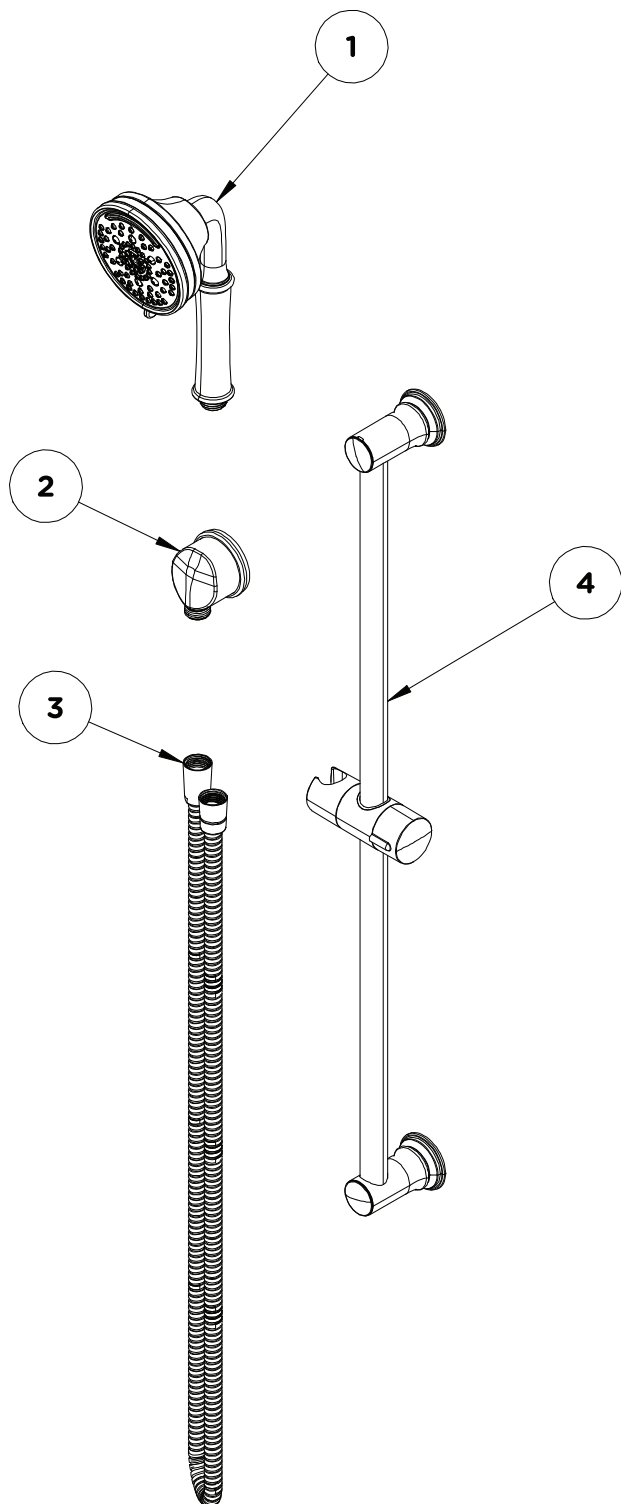

HR727
7-Mode Hand Shower with Slide Bar
Parts Breakdown Document

Repair Parts

#	Description	Part Number
1	7-Mode Hand Shower Wand	582W7*
2	Wall Elbow, Type 2 Drop	RO-004*
3	Hand Shower Hose 5'	EF-104*
4	Slide Bar Assembly	RTS167*

*If finish is OTHER than Chrome, part requires finish modifier

Finish Modifiers:

- BBZ - Brushed Bronze finish
- MB - Matte Black finish
- STN - Satin Nickel finish