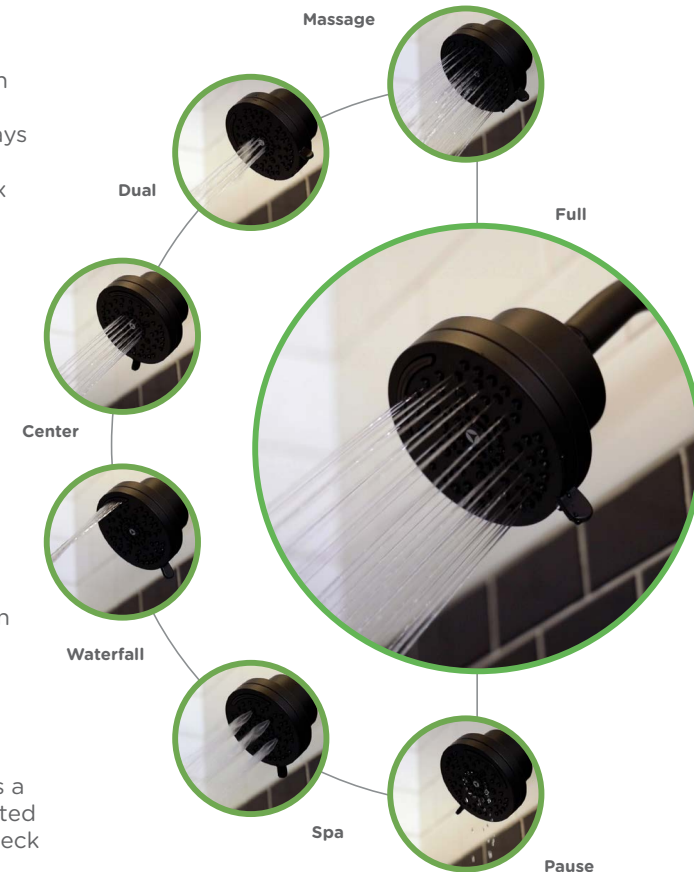

HydroMersion™ Multifunction

Dial in your attitude. From a relaxing mist on a warm summer day to a rejuvenating massage after a tough workout, multifunction showerheads and wands let you personalize the spray pattern to align with your mood.

See the Multifunction Modes in action!

1 Full
Full mode brings an all-encompassing pattern of firm sprays to simultaneously invigorate and relax

2 Massage
Forceful pulses soothe sore muscles and joints to ease tension to speed recovery time

3 Dual
Dual mode brings Full spray together with Massage for an awakening of body and mind

4 Center
Center mode aligns a series of concentrated streams to target neck and back muscles

5 Waterfall
A semi-circular channel supplies a rich, unrestricted flow for a drenching cleanse

6 Spa
Spa mode uses 6 large atomizing nozzles to create an invigorating and restorative shower experience

7 Pause
Reduces flow to a trickle for safe showering and ADA compliance for hand shower experience