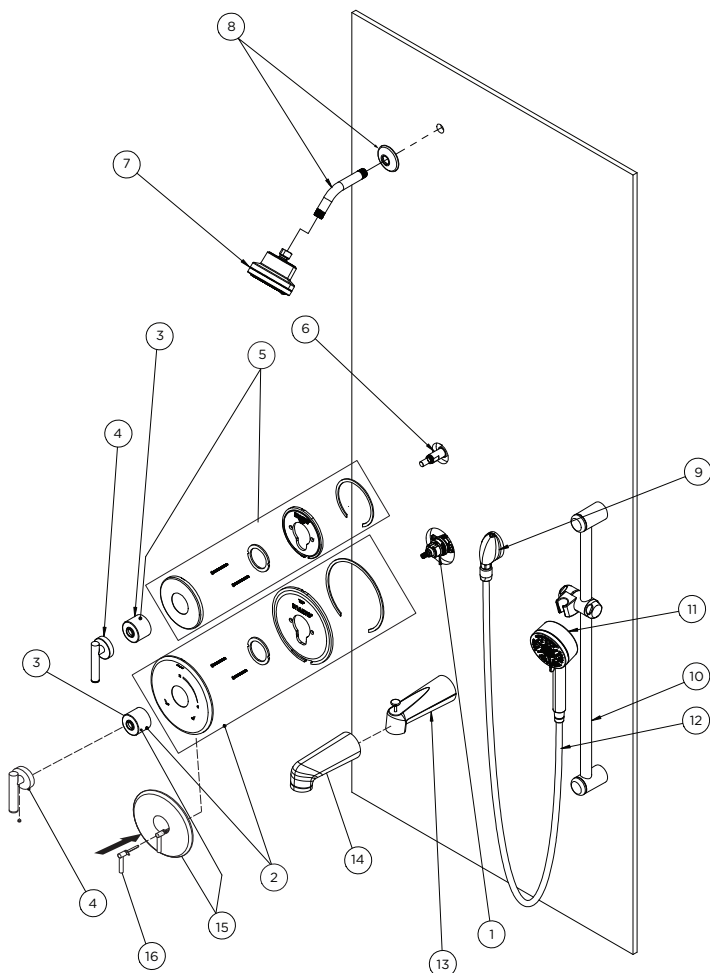

## Parts Breakdown

#	Description	Part Number
1	Spindle, Temptrol	TA-10
	Cap Assembly	TA-12A
2	Circle Escutcheon Kit (Brass)	RTS-009*
	Circle Escutcheon Kit (Plastic)	RTS-010*
3	Dome Cover	T-19*
4	Diverter Handle Lever	T-242A*
5	Diverter Escutcheon Kit	T-416A*
6	Diverter Assembly, 4-Port	3DIVBODYSRT (3DIVBODYSRTNS for California)
	Diverter Assembly, 3-Port	2DIVBODYSRT (2DIVBODYSRTNS for California)
7	Showerhead, 7-Mode	482SH7*
8	Shower Arm	300S*
9	Wall Elbow, Type 2 Drop	EF-105*
10	Slide Bar Assembly, 30"	RA-009*
11	Hand Shower, 7-Mode	482W7*
12	Hand Shower Hose 5'	EF-104*
13	Diverter Tub Spout (Thread-On)	352TS*
14	Tub Spout (Thread-On)	067*
15	VersaFlex™ Escutcheon Kit (Brass)	RTS-011*
	VersaFlex™ Escutcheon Kit (Plastic)	RTS-012*
16	Diverter Lever (For Metal Escutcheon)	RTS-013*
	Diverter Lever (For Plastic Escutcheon)	RTS-014*