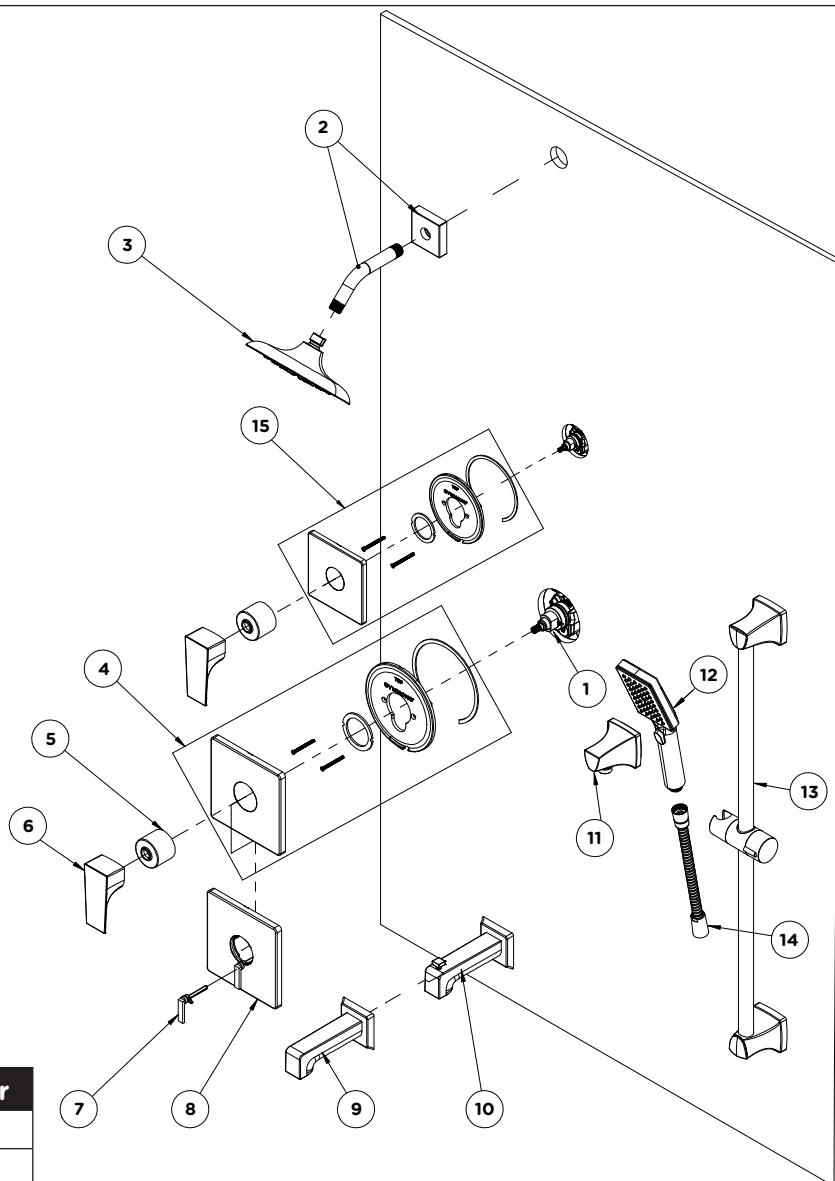

Shower Trim Parts Breakdown Document

Model Numbers

- 4990TRM:** Verity Shower Valve Trim, Valve only
- 4991TRM:** Verity Shower Valve Trim, with Showerhead
- 4992TRM:** Verity Tub/Shower Trim, with Showerhead
- 4993TRM:** Verity Shower Trim, with Hand Shower System
- 4995TRM:** Verity Shower Trim, with Diverter Trim, Showerhead, and Hand Shower System
- 4996TRM:** Verity Tub/Shower Trim, with Diverter Trim, Tub Spout, Showerhead, and Hand Shower System
- S4990TRM:** Verity Shower Valve Trim, Valve only with Diverter Lever
- S4991TRM:** Verity Shower Trim, with Showerhead and Diverter Lever
- S4992TRM:** Verity Tub/Shower Trim, with Showerhead and Diverter Lever
- S4994TRM:** Verity Tub/Shower Trim, with Hand Shower System, Diverter Lever, and Tub Spout
- S4998TRM:** Verity Shower Trim with Diverter Lever, Shower head, and Hand Shower System

Parts Breakdown

#	Description	Part Number
1	Temptrol Shower Spindle	TA-10
2	Shower Arm & Flange	300SQ*
3	Showerhead	491SH*
4	Escutcheon Kit	RTS-044*
5	Dome, Cover	T-19*
6	Handle, Shower	RTS149*
7	Diverter Lever	RTS-004*
8	VersaFlex Escutcheon Kit (With Mounting Hardware)	RTS150*
9	Tub Spout	493TS*
10	Diverter Tub Spout	493DTS*
11	Elbow, Type 2, Drop	RA152*
12	Hand Shower Wand	482WSQ*
13	Slide Bar	RTS151*
14	Hose, 60"	RTS-045*
15	Diverter Trim	RTS1543*