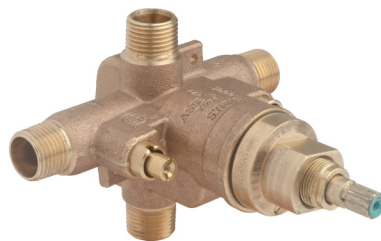

EXPERIENCE INNOVATIONS

Birch shower systems feature all-new showerheads and hand showers powered by HydroMersion™ Technology for a rich, immersive experience.

OPTIONS ABOUND

Choose from single-handle, centerset, and widespread bath faucets, and an array of shower, tub and shower, and hand shower options in Chrome or Satin Nickel finish.

QUALITY INTEGRATIONS

Birch faucets incorporate smooth, long-lasting ceramic cartridges and Push-Pop drains for easy installation, cleaning, and use.

Temptrol

At the heart of every Birch shower system is the iconic Symmons Temptrol® valve. Made in the USA, the Temptrol's solid brass, bronze, and stainless-steel design has been the industry leader in pressure-balancing shower safety since 1968.