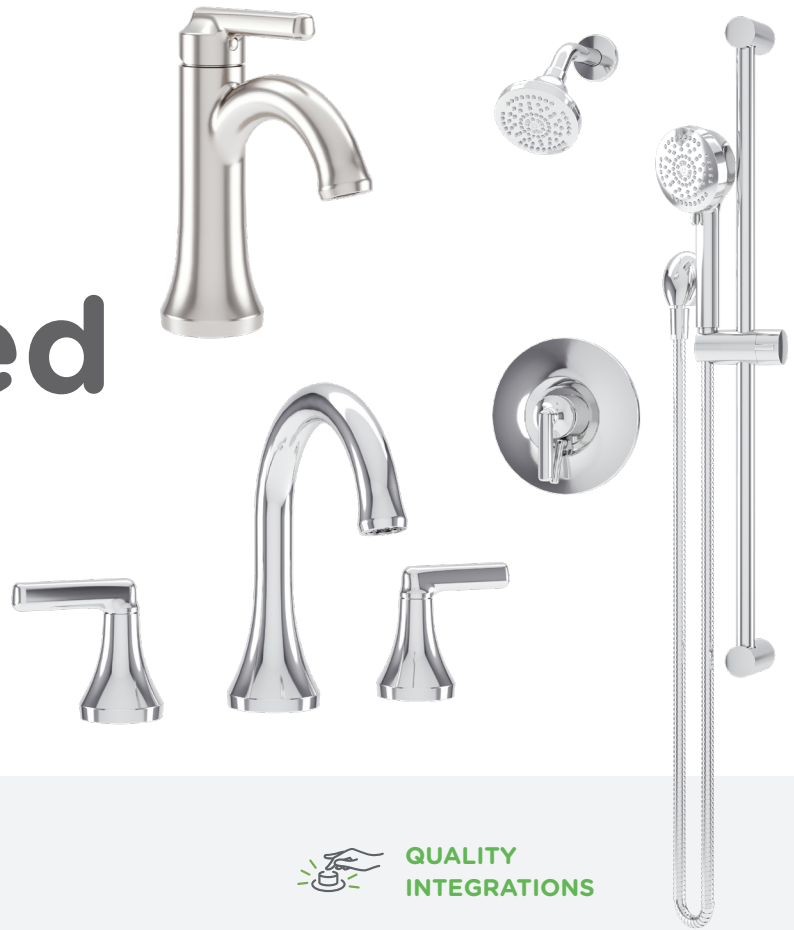

Birch™

Elegantly Understated

All-new Transitional designs with legendary Symmons quality

The graceful curves, smooth circular elements, and modern touches of The Birch Collection combine to create a clean, comfortable Transitional aesthetic that feels both welcoming and refined.

EXPERIENCE INNOVATIONS

Birch shower systems feature all-new showerheads and hand showers powered by HydroMersion™ Technology for a rich, immersive experience.

OPTIONS ABOUND

Choose from single-handle, centerset, and widespread bath faucets, and an array of shower, tub and shower, and hand shower options in Chrome or Satin Nickel finish.

QUALITY INTEGRATIONS

Birch faucets incorporate smooth, long-lasting ceramic cartridges and Push-Pop drains for easy installation, cleaning, and use.

Temptrol

At the heart of every Birch shower system is the iconic Symmons Temptrol® valve. Made in the USA, the Temptrol's solid brass, bronze, and stainless-steel design has been the industry leader in pressure-balancing shower safety since 1968.