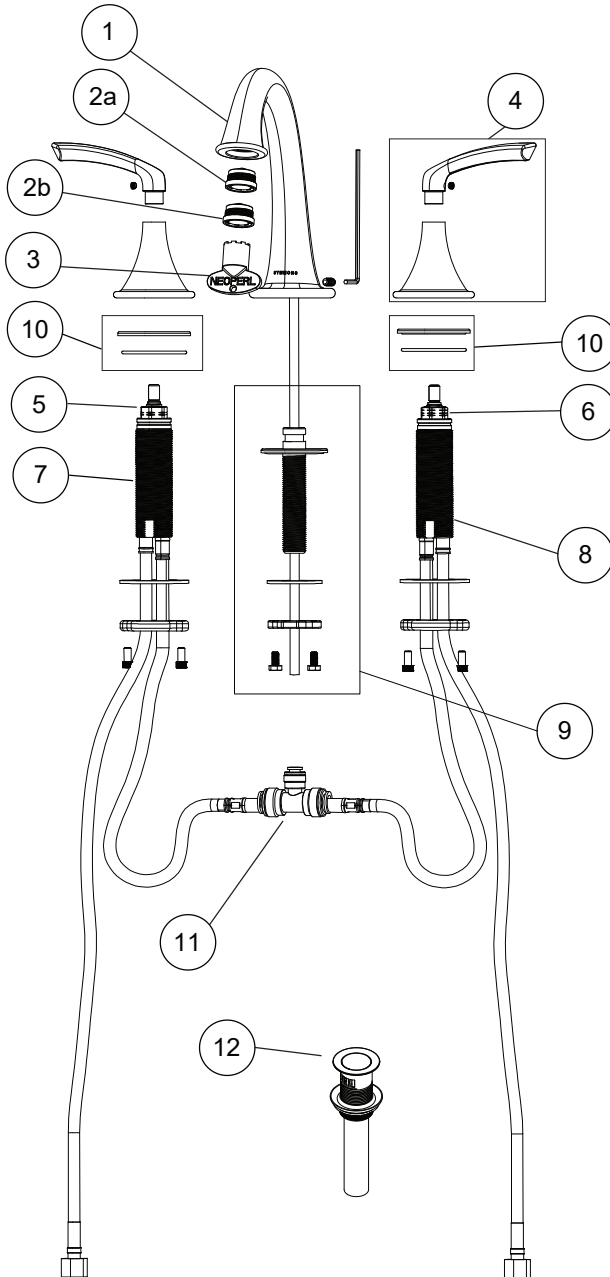

# Two Handle Widespread Lavatory Faucet

## Parts Breakdown Document

### Model Numbers

□ **SLW5512PP:** Two Handle Widespread Lavatory Faucet

### Parts Breakdown

#	Description	Part Number
1	Spout Trim Kit	RL338*
2a	1.0 GPM Aerator	FLR13610
2b	0.5 GPM Aerator	FLR13605
3	Aerator Removal Tool	RL341
4	Handle Trim Kit	RL332*
5	Hot Cartridge	KN-114
6	Cold Cartridge	KN-113
7	Valve Body Hot 3/8"	RL344
8	Valve Body Cold 3/8"	RL345
9	Spout Rough-in	RL326
10	Valve Flanges	RL327
11	Push-in Tee	RL328
12	Push Pop Up Drain	RL324*