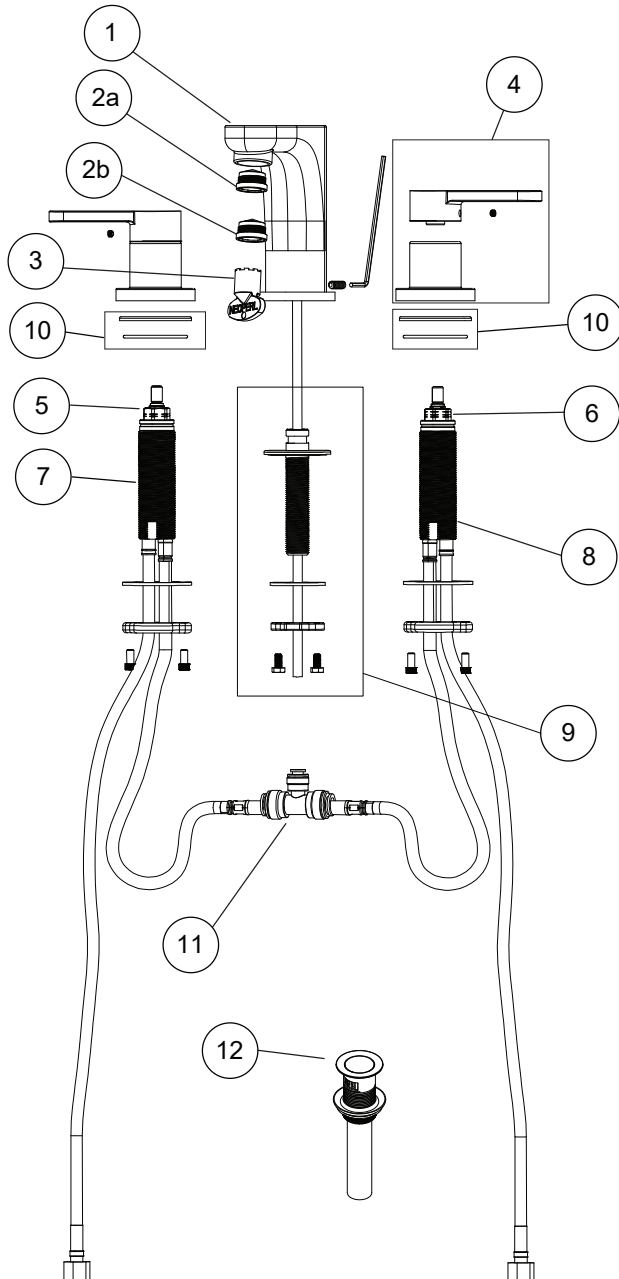

Two Handle Widespread Lavatory Faucet Parts Breakdown Document

Model Numbers

□ **SLW6712PP:** Two Handle Widespread Lavatory Faucet

Parts Breakdown

#	Description	Part Number
1	Spout Trim Kit	RL340*
2a	1.0 GPM Aerator	FLR13610
2b	0.5 GPM Aerator	FLR13605
3	Aerator Removal Tool	RL341
4	Handle Trim Kit	RL347*
5	Hot Cartridge	KN-114
6	Cold Cartridge	KN-113
7	Valve Body Hot 3/8"	RL344
8	Valve Body Cold 3/8"	RL345
9	Spout Rough-in	RL326
10	Valve Flanges	RL327
11	Push-in Tee	RL328
12	Push Pop Up Drain	RL324*

*Part requires finish modifier

Finish Modifiers:

- STN - Satin Nickel finish
- MB - Matte Black finish
- BBZZ - Brushed Bronze finish