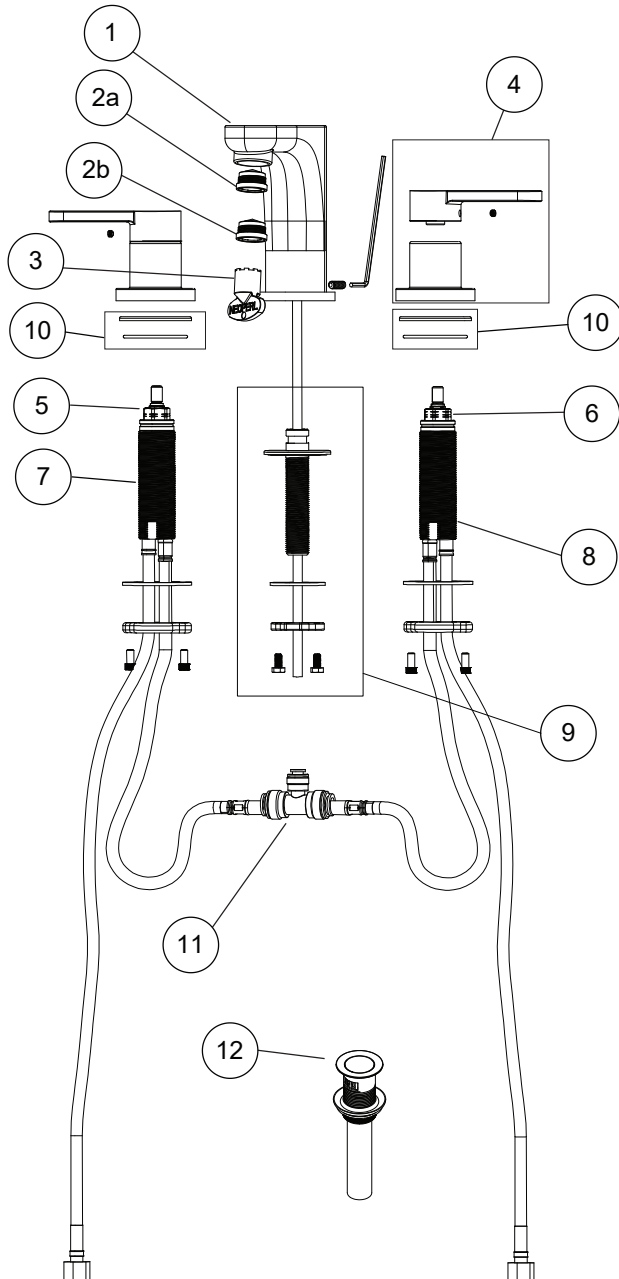

# Two Handle Widespread Lavatory Faucet Parts Breakdown Document

## Model Numbers

□ **SLW6712PP:** Two Handle Widespread Lavatory Faucet

## Parts Breakdown

#	Description	Part Number
1	Spout Trim Kit	RL340*
2a	1.0 GPM Aerator	FLR13610
2b	0.5 GPM Aerator	FLR13605
3	Aerator Removal Tool	RL341
4	Handle Trim Kit	RL347*
5	Hot Cartridge	KN-114
6	Cold Cartridge	KN-113
7	Valve Body Hot 3/8"	RL344
8	Valve Body Cold 3/8"	RL345
9	Spout Rough-in	RL326
10	Valve Flanges	RL327
11	Push-in Tee	RL328
12	Push Pop Up Drain	RL324*
13	Mounting Hardware	RL346