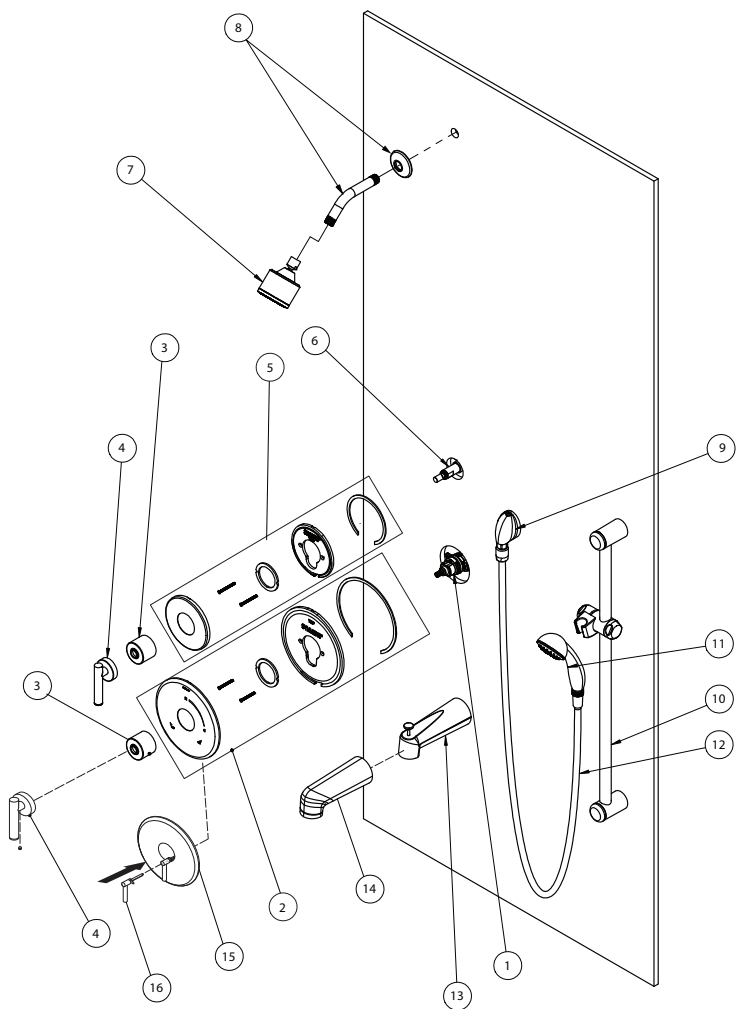

Parts Breakdown Document

Model Numbers

- 3500: Dia Shower Valve Trim, Valve only
- 3501: Dia Shower Valve Trim, with Showerhead
- 3502: Dia Tub/Shower Trim, with Showerhead
- 3503: Dia Shower Trim, with Hand Shower System
- 3504: Dia Tub/Shower Trim, with Hand Shower System and Tub Spout
- 3505: Dia Shower Trim, with Diverter Trim, Showerhead, and Hand Shower System
- 3506: Dia Tub/Shower Trim, with Diverter Trim, Tub Spout, Showerhead, and Hand Shower System
- S3500: Dia Shower Valve Trim, Valve only with Diverter Lever
- S3501: Dia Shower Trim, with Showerhead and Diverter Lever
- S3502: Dia Tub/Shower Trim, with Showerhead and Diverter Lever
- S3503: Dia Shower Trim, with Hand Shower System and Diverter Lever
- S3504: Dia Tub/Shower Trim, with Hand Shower System, Diverter Lever, and Tub Spout
- S3505: Dia Shower Trim, with Showerhead, Diverter Lever, and Hand Shower System
- S3506: Dia Tub/Shower Trim with Diverter Lever, Showerhead, Hand Shower System, and Tub Spout
- S3508: Dia Shower Trim with Diverter Lever, Shower head, and Hand Shower System

Parts Breakdown

#	Description	Part Number
1	Temptrol shower valve	TA-10
2	Circle escutcheon kit Circle escutcheon kit (Plastic)	RTS-009* RTS-010*
3	Dome, cover	T-19*
4	Diverter Handle, lever	T-242A*
5	Diverter escutcheon kit	RTS-041*
6	Diverter Assembly, 4 port	3DIVBODYSRT (3DIVBODYSRTNS for California)
	Diverter Assembly, 3 port	2DIVBODYSRT (2DIVBODYSRTNS for California)
7	Showerhead, single mode, Dia	352SH*
8	Shower arm	300S*
9	Elbow, type 2 drop	EF-105*
10	Assembly, slide bar, 30"	RA-009*
11	Hand shower	EF-100*
12	Hose 5'	EF-104*
13	Diverter tub spout (thread on)	352TS*
14	Tub spout (thread on)	067*
15	S Valve Escutcheon Kit S Valve Escutcheon Kit (Plastic)	RTS-011* RTS-012*
16	Diverter Lever (metal escutcheon) Diverter Lever (plastic escutcheon)	RTS-013* RTS-014*