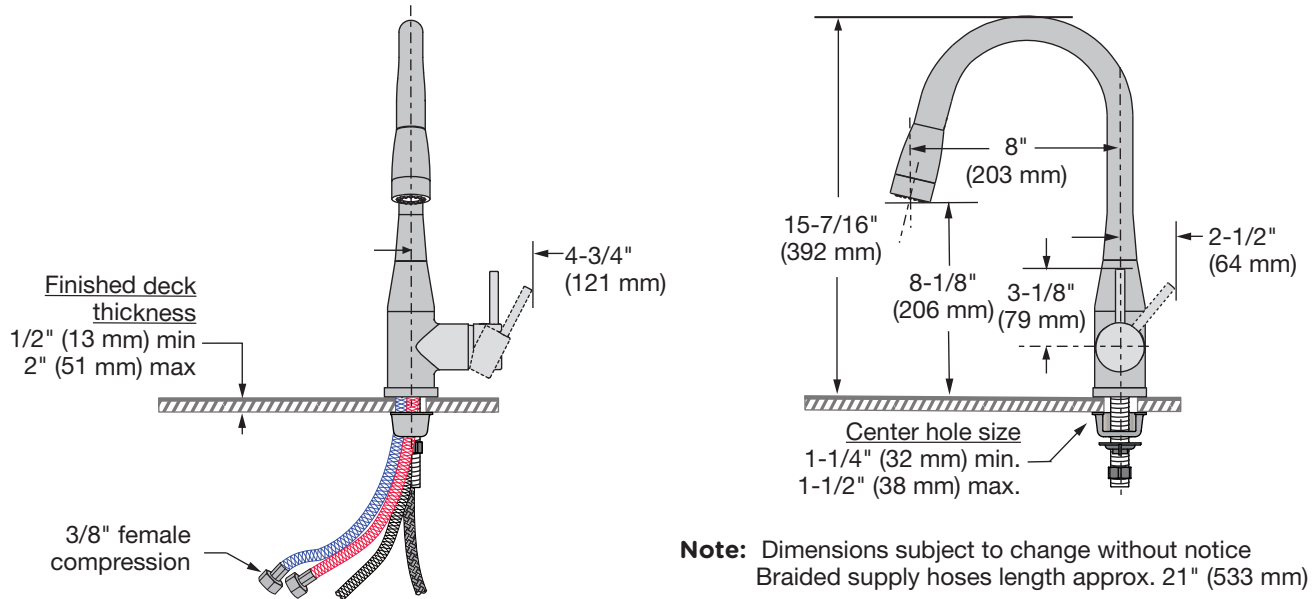

S-2302-PD

Dimensions

Dimensions Sereno Kitchen Faucet, S-2302-PD