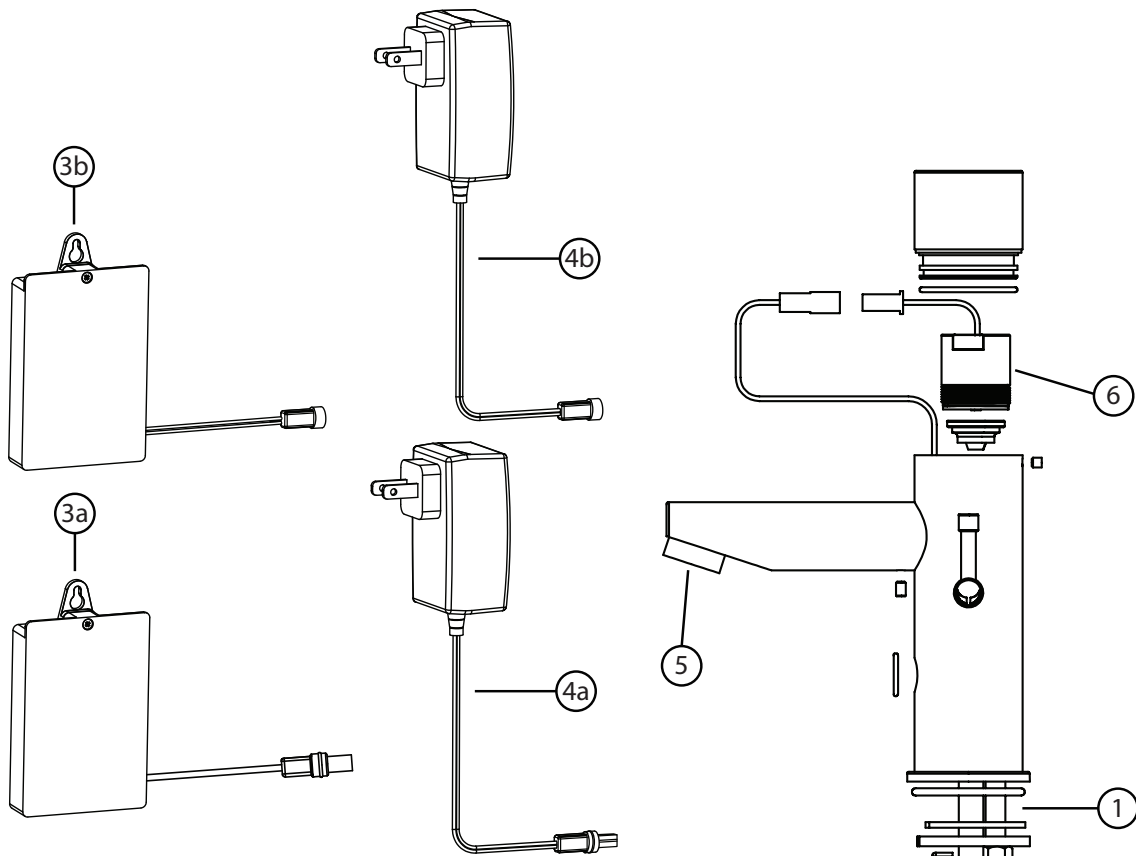

S3650B, S6350E
Electronic Lavatory Faucet

Parts Breakdown

Replacement Parts		
Item	Description	Part No.
1	Seals and screws kit	SF264
2	Filter	SF273
3a 3b	Battery box Battery box (batteries not included)	SF274 SF258
4a 4b	AC transformer Switching Transformer	SF275 SD010
5	1.0 GPM Aerator 0.5 GPM Aerator 0.35	FLR-06244-1.0-1 LN-650-1 FLR-01743-1
6	Solenoid valve kit	SF253