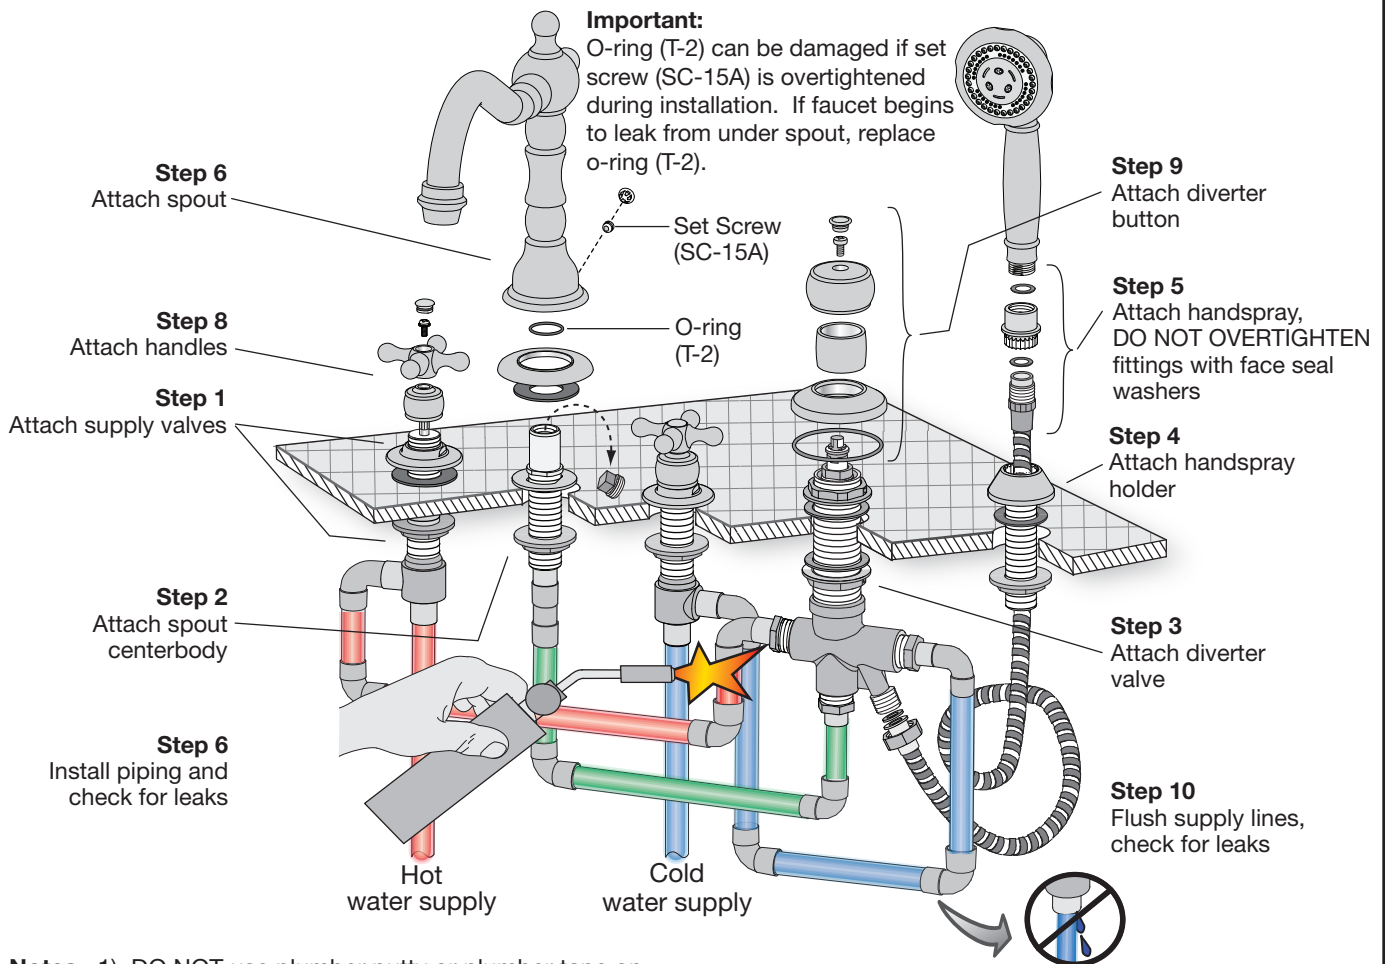

Roman Tub Faucet, SRT-4472 Installation Brief

Model Number

SRT-4472 Faucet with Handspray

Finish Options

- STN Satin Nickel
- Chrome (standard finish)

Tools & Materials

Need Help?

Symmons customer service:
Phone: (800) 796-6667
Email: gethelp@symmons.com
Monday - Friday 7:30 am - 6:00 pm EST
www.symmons.com/service

Compliance

ASME A112.18.1/CSA B125.1 

Quick Install Guide Carrington Roman Tub Faucet, SRT-4472

- Notes:**
- 1) DO NOT use plumber putty or plumber tape on fittings with face seal washers or o-ring seals.
 - 2) Fittings and copper piping are not included. Actual piping and fittings used should be determined and installed by a licensed plumber.

Dimensions Carrington Roman Tub Faucet, SRT-4472

Note: Dimensions subject to change without notice.

Parts Assembly Carrington Roman Tub Faucet, SRT-4472

Replacement Parts

| Part Number | Item | Part Number | Item |
|-------------|--|--|---|
| RT-CRP-KIT* | Hot & Cold handle kit  | KN-114E (hot) OFF = CW KN-113E (cold) OFF = CCW | KN-113E identified by groove valve cartridge  |
| RT-155 | Diverter valve  | | |