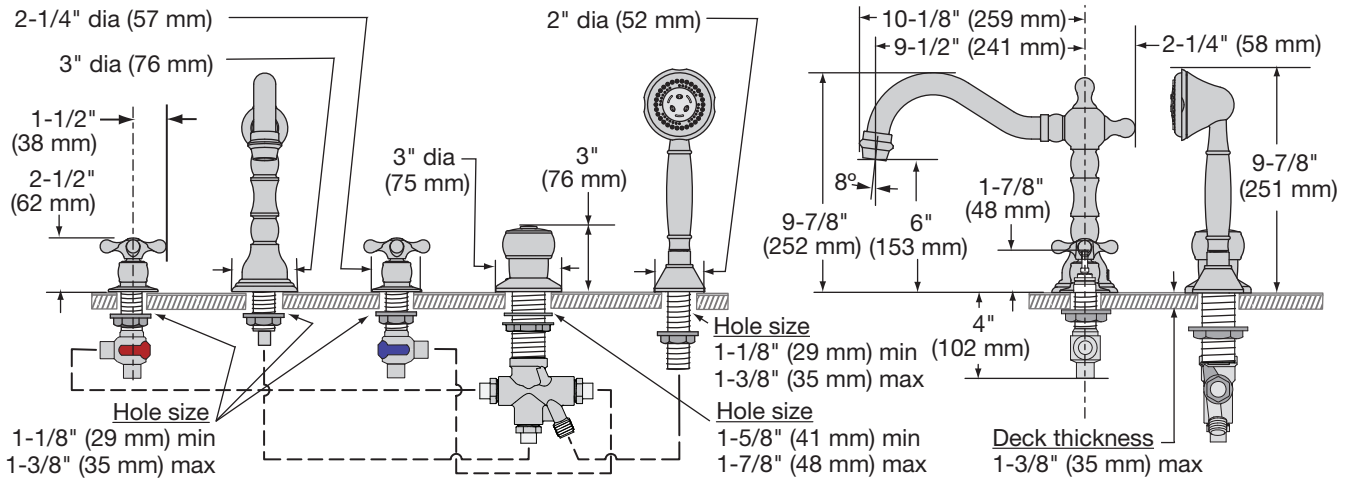

Compliance

ASME A112.18.1/CSA B125.1 

Quick Install Guide Carrington Roman Tub Faucet, SRT-4472

- Notes:**
- 1) DO NOT use plumber putty or plumber tape on fittings with face seal washers or o-ring seals.
 - 2) Fittings and copper piping are not included. Actual piping and fittings used should be determined and installed by a licensed plumber.

Dimensions Carrington Roman Tub Faucet, SRT-4472

Note: Dimensions subject to change without notice.

Parts Assembly Carrington Roman Tub Faucet, SRT-4472

Replacement Parts

| Part Number | Item | Part Number | Item |
|-------------|--|--|---|
| RT-CRP-KIT* | Hot & Cold handle kit  | KN-114E (hot) OFF = CW KN-113E (cold) OFF = CCW | KN-113E identified by groove valve cartridge  |
| RT-155 | Diverter valve  | | |