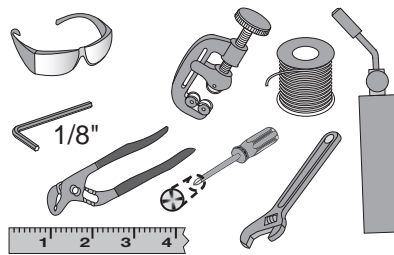

Roman Tub Faucet, SRT-4472 Installation Brief

Model Number

SRT-4472 Faucet with Handspray

Finish Options

- STN Satin Nickel
- Chrome (standard finish)

Tools & Materials

Need Help?

Symmons customer service:
Phone: (800) 796-6667
Email: gethelp@symmons.com
Monday - Friday 7:30 am - 6:00 pm EST
www.symmons.com/service

Compliance

ASME A112.18.1/CSA B125.1 

Quick Install Guide Carrington Roman Tub Faucet, SRT-4472

- Notes:**
- 1) DO NOT use plumber putty or plumber tape on fittings with face seal washers or o-ring seals.
 - 2) Fittings and copper piping are not included. Actual piping and fittings used should be determined and installed by a licensed plumber.

Dimensions Carrington Roman Tub Faucet, SRT-4472

Note: Dimensions subject to change without notice.

Parts Assembly Carrington Roman Tub Faucet, SRT-4472

Replacement Parts

| Part Number | Item | Part Number | Item |
|-------------|--|--|---|
| RT-CRP-KIT* | Hot & Cold handle kit  | KN-114E (hot) OFF = CW KN-113E (cold) OFF = CCW | KN-113E identified by groove valve cartridge  |
| RT-155 | Diverter valve  | | |