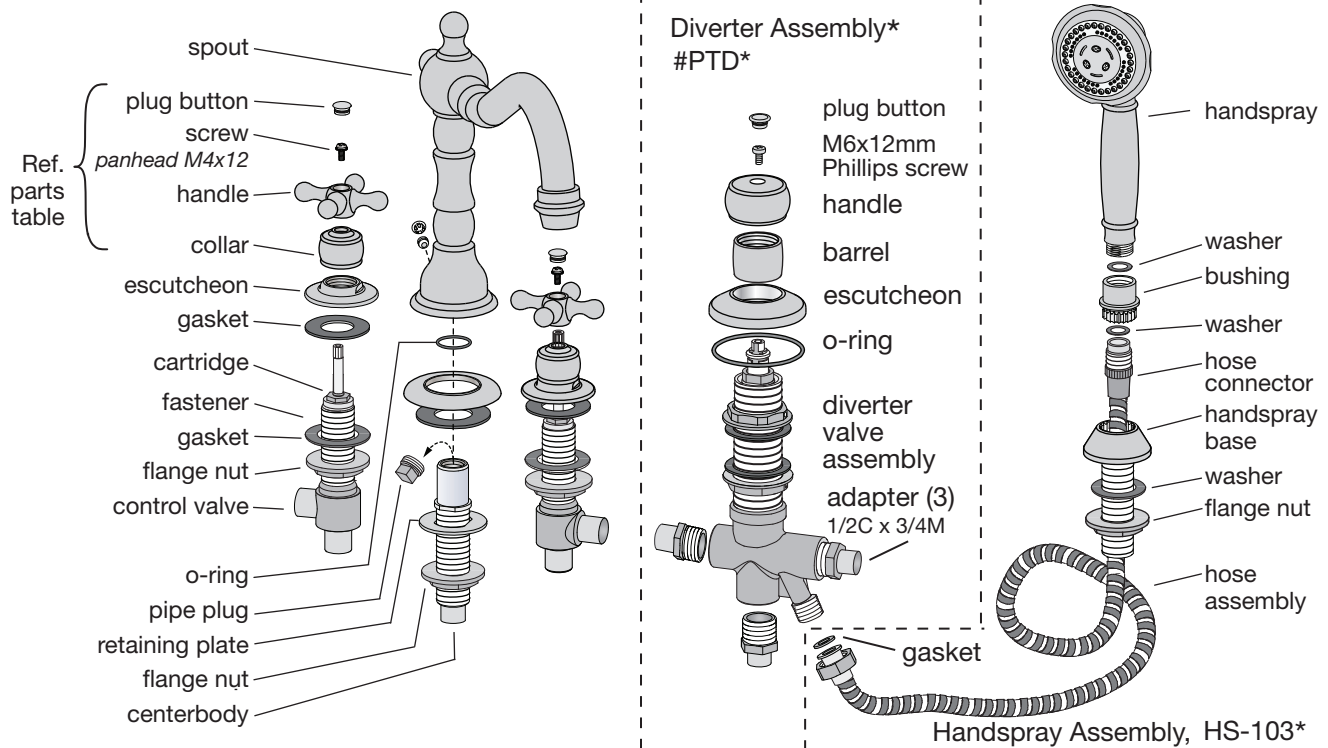

Roman Tub Faucet, SRT-4472 Installation Brief

Model Number

SRT-4472 Faucet with Handspray

Finish Options

- STN Satin Nickel
- Chrome (standard finish)

Tools & Materials

Need Help?

Symmons customer service:
Phone: (800) 796-6667
Email: gethelp@symmons.com
Monday - Friday 7:30 am - 6:00 pm EST
www.symmons.com/service

Compliance

ASME A112.18.1/CSA B125.1 

Quick Install Guide Carrington Roman Tub Faucet, SRT-4472

- Notes:**
- 1) DO NOT use plumber putty or plumber tape on fittings with face seal washers or o-ring seals.
 - 2) Fittings and copper piping are not included. Actual piping and fittings used should be determined and installed by a licensed plumber.

Dimensions Carrington Roman Tub Faucet, SRT-4472

Note: Dimensions subject to change without notice.

Parts Assembly Carrington Roman Tub Faucet, SRT-4472

Replacement Parts

| Part Number | Item | Part Number | Item |
|-------------|--|--|---|
| RT-CRP-KIT* | Hot & Cold handle kit  | KN-114E (hot) OFF = CW KN-113E (cold) OFF = CCW | KN-113E identified by groove valve cartridge  |
| RT-155 | Diverter valve  | | |