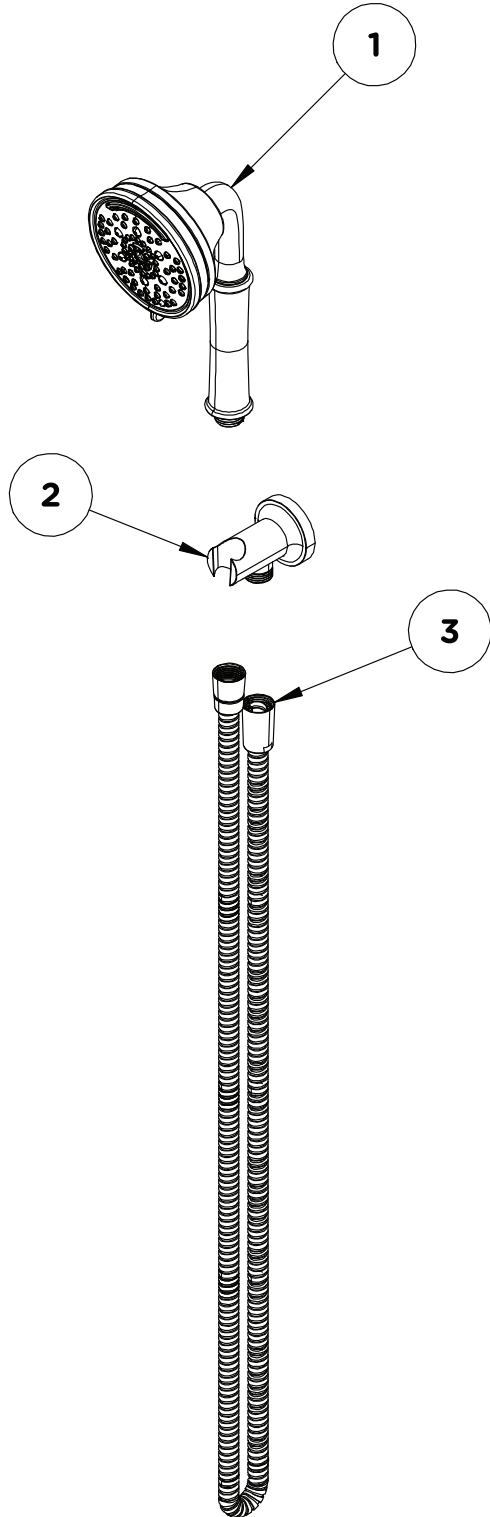

HR707
7-Mode Hand Shower
Parts Breakdown Document

Repair Parts

#	Description	Part Number
1	7-Mode Hand Shower Wand	582W7*
2	Wall Elbow Cradle	T-673*
3	Hand Shower Hose 5'	EF-104*

*If finish is OTHER than Chrome, part requires finish modifier

Finish Modifiers:

- BBZ - Brushed Bronze finish
- MB - Matte Black finish
- STN - Satin Nickel finish