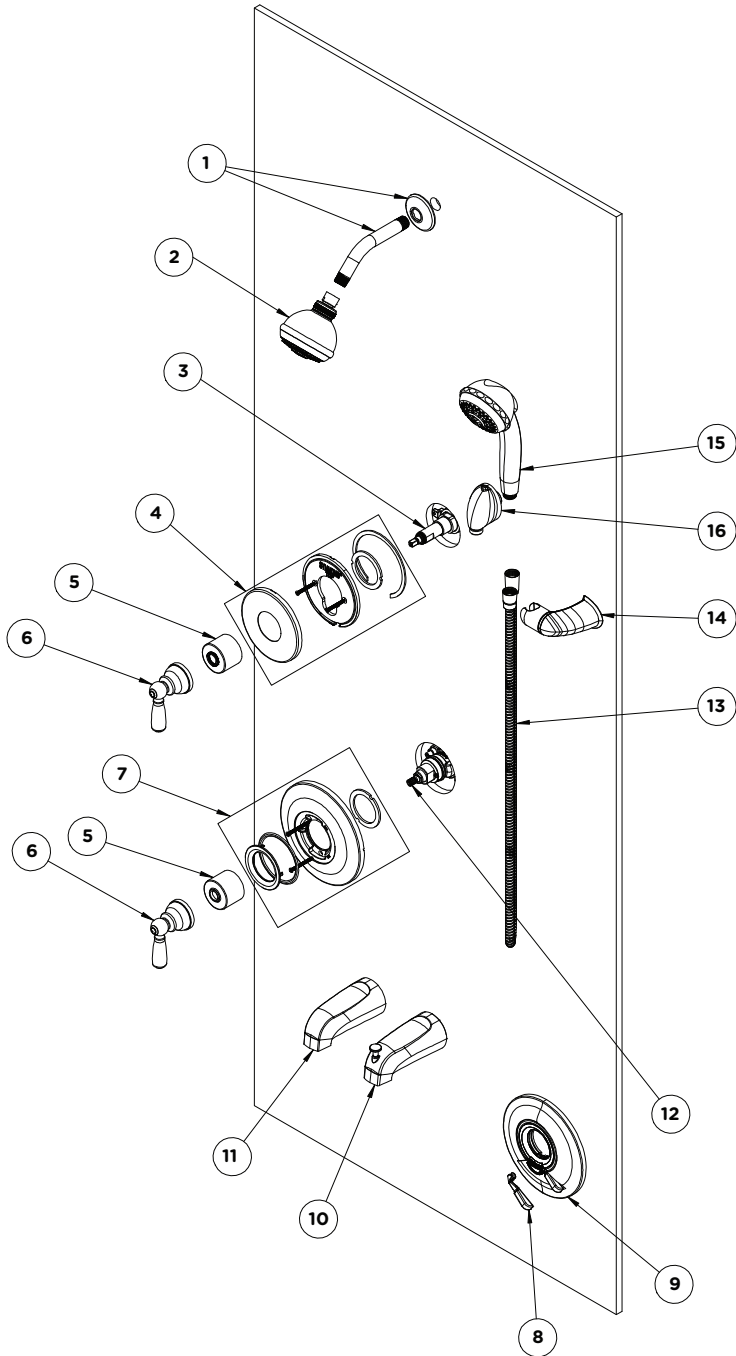

Parts Breakdown

#	Description	Part Number
1	Shower Arm	300S*
2	Showerhead	4-143*
3	Diverter Assembly, 4-Port	3DIVBODYSRT (3DIVBODYSRTNS for California)
	Diverter Assembly, 3-Port	2DIVBODYSRT (2DIVBODYSRTNS for California)
4	Diverter Escutcheon Kit	T-416A*
5	Dome Cover	T-19/20*
6	Shower Handle	RTS-026*
7	Escutcheon Kit	T-133C*
8	Diverter Lever	T-139*
9	VersaFlex™ Escutcheon Kit	T-06083A*
10	Diverter Tub Spout (Thread-On)	054*
11	Tub Spout (Thread-On)	060*
12	Spindle, Temptrol®	TA-10
	Cap Assembly	TA-12A
13	Hand Shower Hose 5'	RTS-045*
14	Hand Shower Wall Mount	EF-106*
15	Hand Shower Wand	EF-101*
16	Wall Elbow, Type 2 Drop	EF-105*

*If finish is OTHER than Chrome, part requires finish modifier

Finish Modifiers:

- STN - Satin Nickel finish