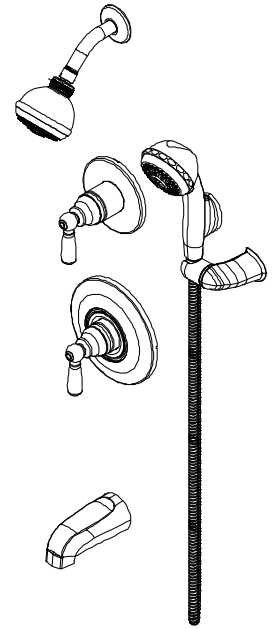

SYMMONS® Allura®

Parts Breakdown Document

Model Numbers

Temptrol®

4700-TRM	Allura Shower Valve Trim, Valve only
4701-TRM	Allura Shower Valve Trim, with Showerhead
4702-TRM	Allura Tub/Shower Trim, with Showerhead
4703-TRM	Allura Shower Trim, with Hand Shower System
4705-TRM	Allura Shower Trim, with Diverter Trim, Showerhead, and Hand Shower System
4706-TRM	Allura Tub/Shower Trim, with Diverter Trim, Tub Spout, Showerhead, and Hand Shower System

Temptrol® VersaFlex™

S-4700-TRM	Allura Shower Valve Trim, Valve only with Diverter Lever
S-4701-TRM	Allura Shower Trim, with Showerhead and Diverter Lever
S-4702-TRM	Allura Tub/Shower Trim, with Showerhead and Diverter Lever
S-4704-TRM	Allura Tub/Shower Trim, with Hand Shower System, Diverter Lever, and Tub Spout
S-4708-TRM	Allura Shower Trim with Diverter Lever, Showerhead, and Hand Shower System