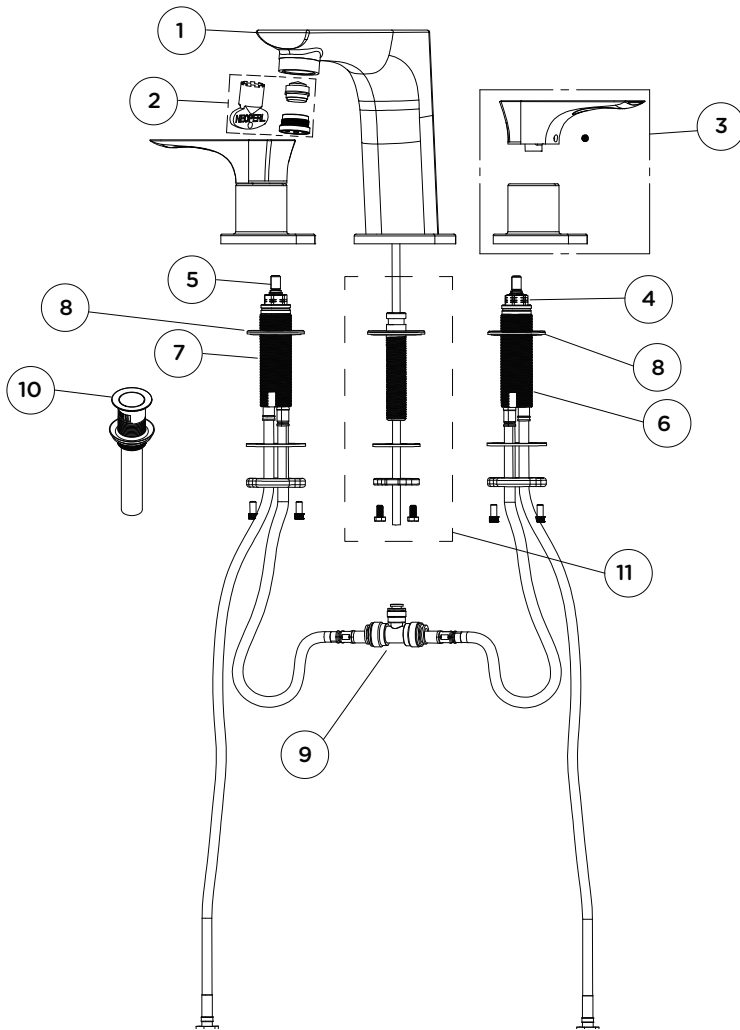

Two Handle Widespread Lavatory Faucet

Parts Breakdown Document

Model Numbers

□ **SLW4912PP:** Two Handle Widespread Lavatory Faucet

Parts Breakdown

#	Description	Part Number
1	Spout Trim Kit	
2	1.0 GPM Aerator 0.5 GPM Aerator	FLR13610 FLR13605
3	Handle Trim Kit	
4	Cold Cartridge	RL343
5	Hot Cartridge	RL342
6	Valve Body Cold 3/8"	RL345
7	Valve Body Hot 3/8"	RL344
8	Valve Flanges	RL327
9	Push-in Tee	RL328
10	Push Pop Up Drain	RL324*
11	Spout Rough-in	RL326

*Part requires finish modifier

Finish Modifiers:

- MB - Matte Black finish
- STN - Satin Nickel finish