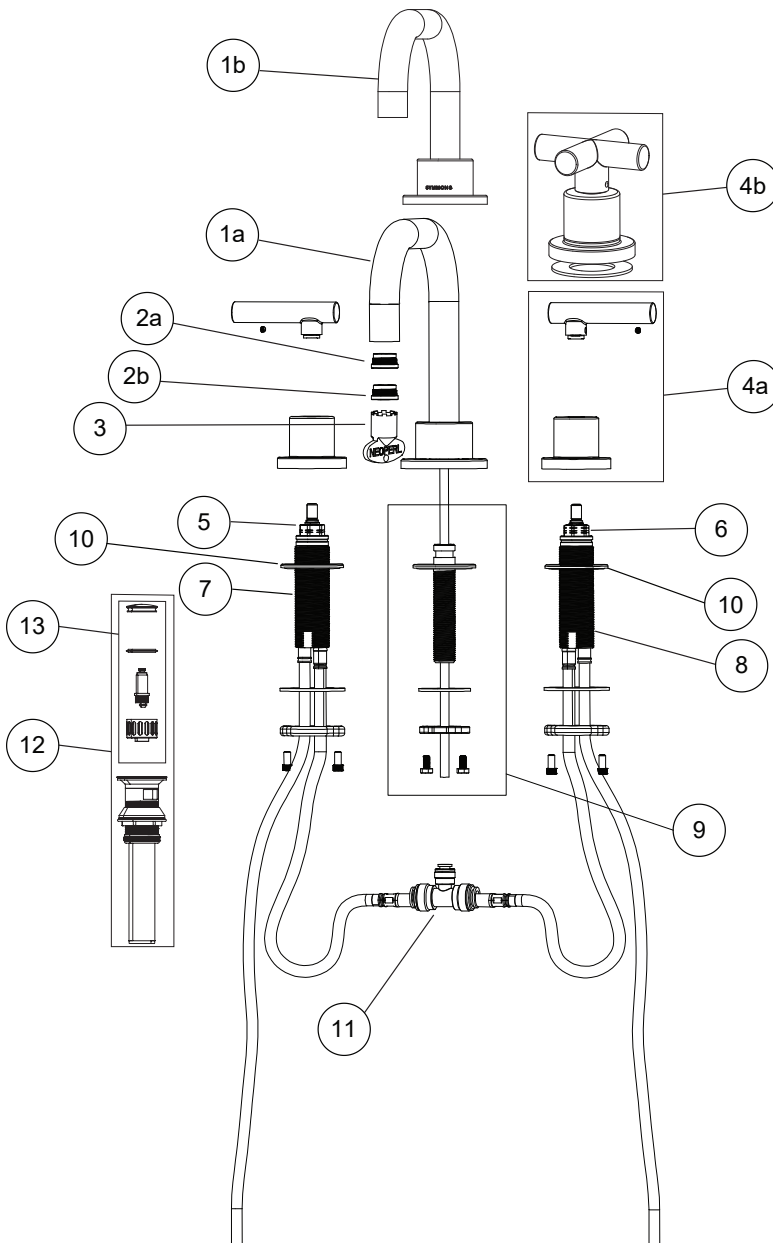

Two Handle Widespread Lavatory Faucet

Parts Breakdown Document

Model Numbers

- SLW3512PP:** Two Handle Widespread Lavatory Faucet
- SLW3522PP:** Two Handle Widespread Lavatory Faucet, Short

Parts Breakdown

#	Description	Part Number
1a	Spout Trim Kit (SLW3512PP)	RL335*
1b	Spout Trim Kit (SLW3522PP)	RL336*
2a	1.0 GPM Aerator	FLR13610
2b	0.5 GPM Aerator	FLR13605
3	Aerator Removal Tool	RL341
4a	Handle Trim Kit	RL329*
4b	Alternate Handle Trim Kit	RL330*
5	Hot Cartridge	KN-114
6	Cold Cartridge	KN-113
7	Valve Body Hot 3/8"	RL344
8	Valve Body Cold 3/8"	RL345
9	Spout Rough-in	RL326
10	Valve Flanges	RL327
11	Push-in Tee	RL328
12	Push-Pop Up Drain	RL324*
13	Push-Pop Up Stopper	RL372*