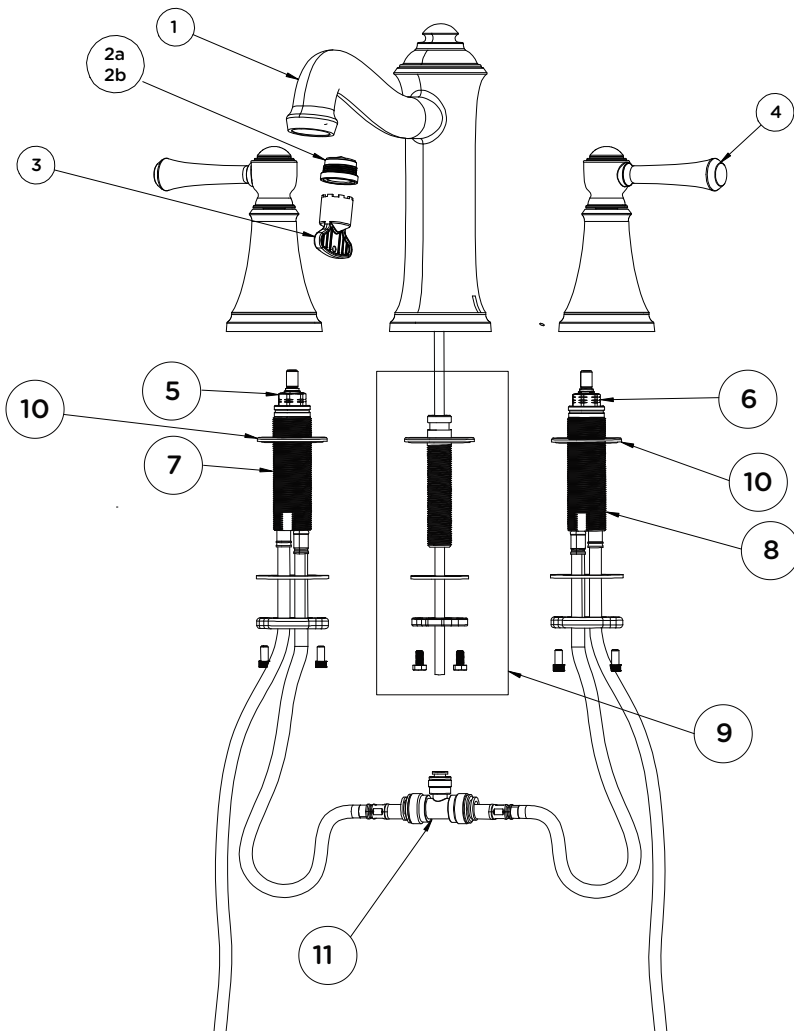

# Two Handle Widespread Lavatory Faucet Parts Breakdown Document

## Model Numbers

□ **SLW5812PP:** Two Handle Widespread Lavatory Faucet

## Parts Breakdown

#	Description	Part Number
1	Spout Trim Kit	RL363
2a	1.0 GPM Aerator	FLR13610
2b	0.5 GPM Aerator	FLR13605
3	Aerator Removal Tool	RL341
4	Handle Trim Kit	RL364
5	Hot Cartridge	KN-114
6	Cold Cartridge	KN-113
7	Valve Body Hot 3/8"	RL344
8	Valve Body Cold 3/8"	RL345
9	Spout Rough-in	RL326
10	Valve Flanges	RL327
11	Push-in Tee	RL328
12	Push Pop Up Drain	RL324*