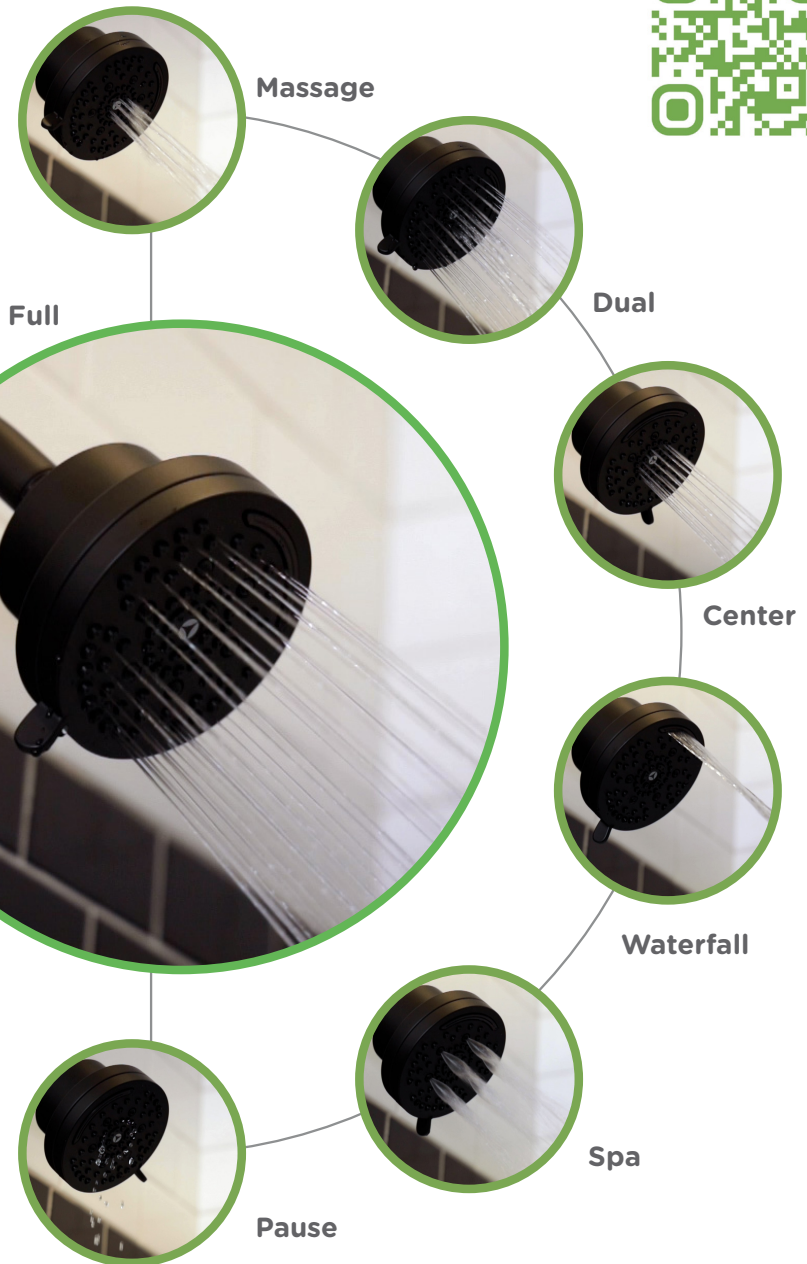

FORCE

HydroMersion's fluid technology channels today's limited flow rates into best-in-class force.

Single Function

Amplify your vibe. With full shoulder-to-shoulder coverage, the single-function showerheads and wands turn up the volume on your daily routine. The easy-to-clean EverFlow™ spray nozzles maximize flow for total relaxation.

7-Mode Multifunction

Dial in your attitude. From a relaxing mist on a warm summer day to a rejuvenating massage after a tough workout, multifunction showerheads and wands let you personalize the spray pattern to align with your mood.

HydroMersion™ Multifunction

Scan QR code to check out the sprays

1 Full

Immerse yourself in the full HydroMersion shower experience

Full mode brings an all-encompassing pattern of firm sprays to simultaneously invigorate and relax

4 Center

Start the day relaxed, focused, and centered

Center mode aligns a series of concentrated streams to target neck and back muscles

5 Waterfall

Escape to a smooth, sweeping waterfall with just a click.