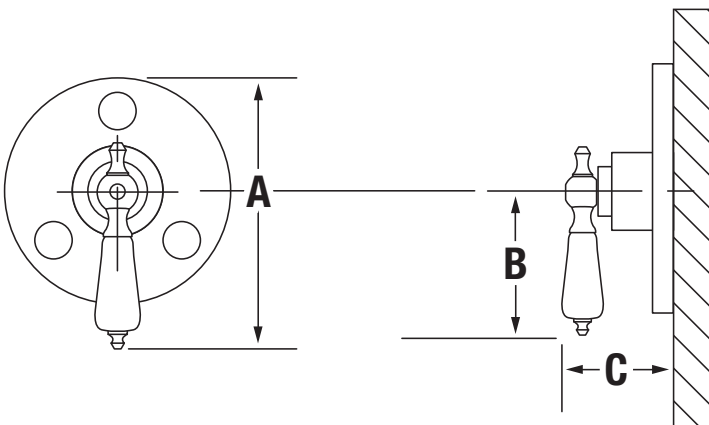

4-473-LAM-TRM

Water Dance™ Triple Outlet Diverter Trim
Specification Submittal

Location:

Model Number	Specifications
<input type="checkbox"/> 4-473-LAM-TRM <i>Water Dance Triple Outlet Diverter Trim</i>	Triple outlet diverter trim made from metal and plastic materials plated in standard polished chrome finish.
Modifications <input type="checkbox"/> -STN <i>Satin nickel finish</i> Note: Append appropriate -suffix to model number.	Warranty Limited Lifetime - to the original end purchaser in consumer installations. 5 Years - for commercial installations. Refer to www.symmons.com/warranty for complete warranty information.

Dimensions

Measurements	
A	5 1/4", 133 mm
B	3 1/4", 83 mm
C	3", 76 mm

Note: Dimensions are subject to change without notice.