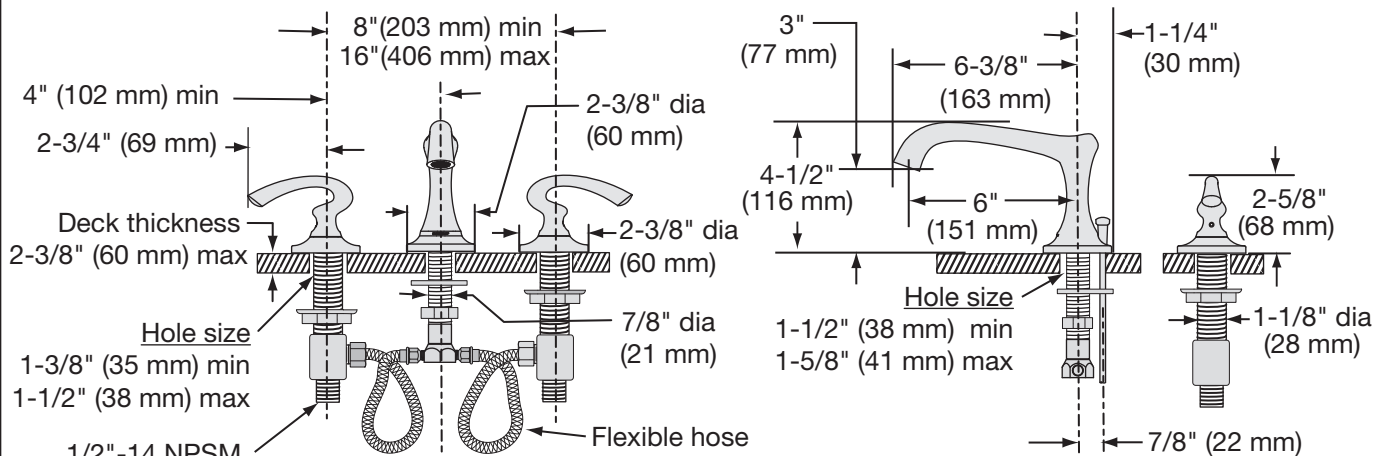

- STN Satin Nickel
- BBZ Brushed Bronze
- Polished Chrome (standard finish)

Feature Highlights

- Two handle widespread lavatory faucet with quarter turn ceramic control components
- 8 - 16 inch centers for mounting
- Braided hoses
- Pop-up drain and lift rod assembly
- Aerator, 2.2 gpm flow rate (8.3 L/min)
Optional lower flow rate restrictor available
- Polished chrome finish

Warranty

- Limited Lifetime - to the original end purchaser in residential/consumer installations
- 5 years - for commercial installations

Dimensions Ballina Widespread Lavatory Faucet, SLW-5212 Series

Note: Dimensions subject to change without notice.