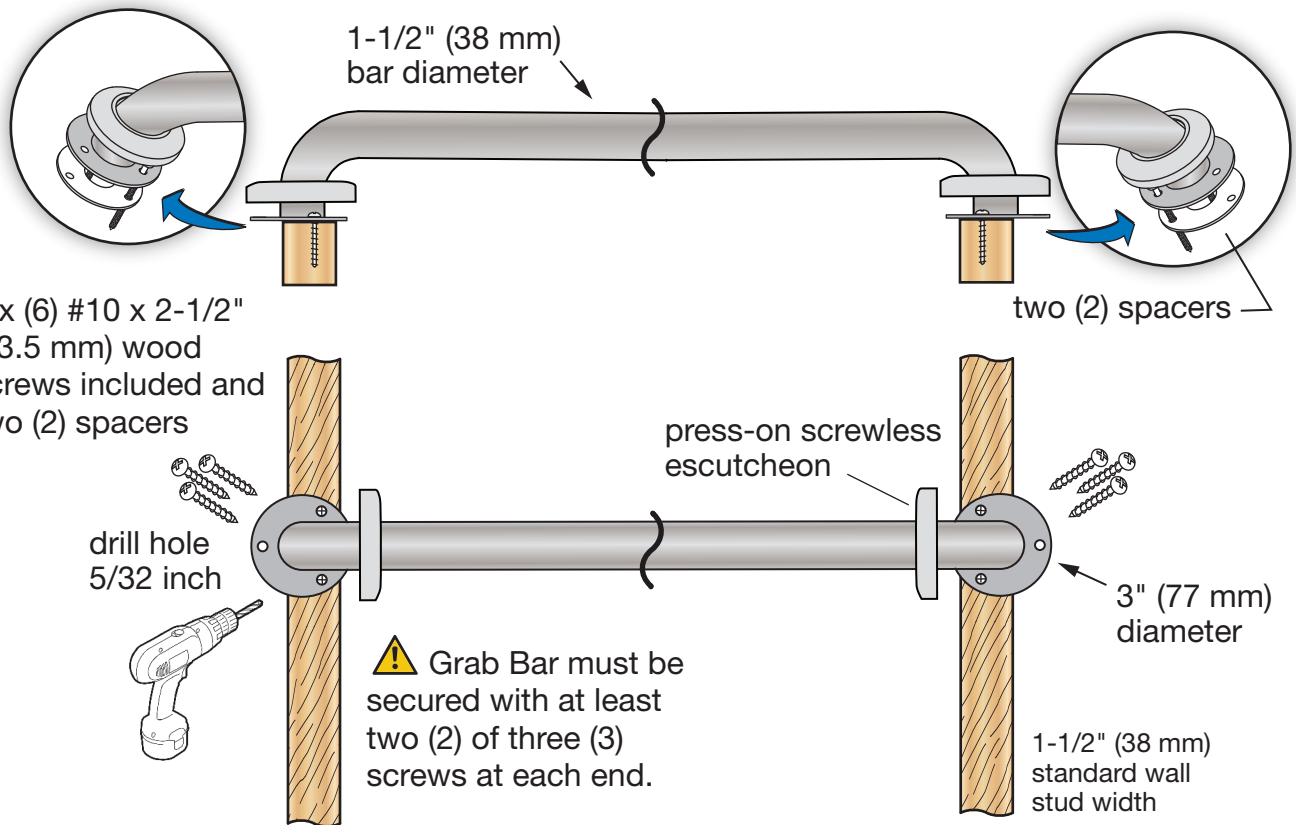

Wall Mounted Grab Bar SGB-BBZ

Installation Instructions

Model Numbers

SGB-12-BBZ	12 inch ADA Grab Bar
SGB-18-BBZ	18 inch ADA Grab Bar
SGB-24-BBZ	24 inch ADA Grab Bar
SGB-30-BBZ	30 inch ADA Grab Bar
SGB-36-BBZ	36 inch ADA Grab Bar
SGB-42-BBZ	42 inch ADA Grab Bar
SGB-48-BBZ	48 inch ADA Grab Bar

- Technical help
- Product information
- Warranty policy

Visual Guide Wall Mounted Grab Bar SGB-BBZ

Installation Notes

Grab Bar Location

For proper mounting heights and location consult with your state and local code official having jurisdiction over the installation.

Solid Support

- Grab Bar must be mounted with both ends positioned over a wall stud. A stud finder can be used to locate wall studs.
- Secure through wall board or tile to the wall stud so as to hold a minimum of 250 pounds of force.
- At least two (2) of the three (3) screws provided must be used on each end of the Grab Bar to properly secure.

Note: Standard size wall stud limits using more than two (2) screws.

Mounting Grab Bar

- Drill all holes through wall board into wood wall studs using a power drill and a 5/32 inch drill bit.
 - Ceramic tiles - If installing Grab Bar over ceramic tiles, first drill a pilot hole through the tile using a 1/4 inch carbide tip drill bit to prevent damage to the tiles.
- Next, drill a pilot hole into the wood wall stud using the 5/32 inch drill bit.