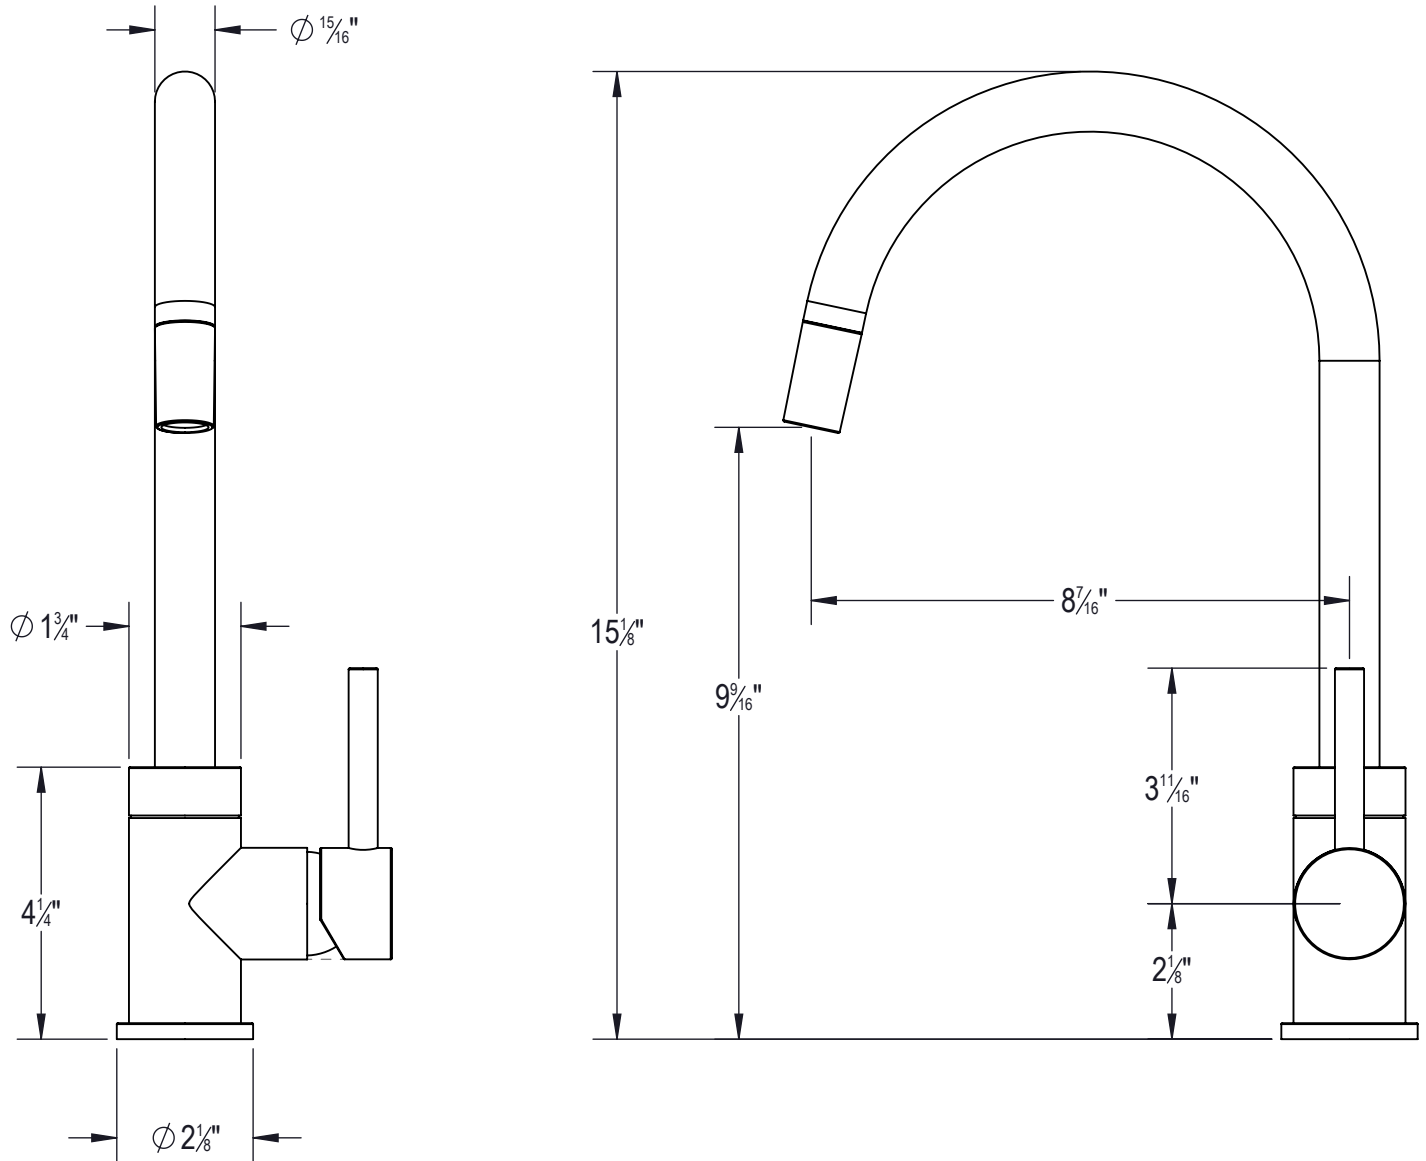

# 5th & Broadway - Nashville, TN

Kitchen Faucet

VERSION

**A**

<ul style="list-style-type: none"> <li>• Design &amp; Dimensions subject to change</li> <li>• Consult your Symmons Sales Representative for Timeline</li> </ul>			REQUIRES:	<p>THIS DOCUMENT CONTAINS PROPRIETARY INFORMATION OF SYMMONS INDUSTRIES, INC. AND NEITHER THIS DOCUMENT OR ANY OF SAID PROPRIETARY INFORMATION SHALL BE PUBLISHED, REPRODUCED, COPIED, DISCLOSED OR USED FOR ANY PURPOSE WITHOUT THE EXPRESS WRITTEN PERMISSION OF A DULY AUTHORIZED REPRESENTATIVE OF SYMMONS INDUSTRIES, INC.</p>  <p> <b>SYMMONS®</b>            SYMMONS INDUSTRIES            31 BROOKS DRIVE BRAINTREE, MA 02184            1-800-SYMMONS www.symmons.com         </p>
PRODUCT NAME: Kitchen Faucet		ADDITIONAL NOTE: Flow Rate: 1.5 GPM		
DATE 1-10-2018	SYMMONS MODEL# CDSK1293-SPP-3510-MB-1.5	VERSION: A	FINISH: Matte Black	
Approved by:		Approval Date:	Approval Signature:	

<ul style="list-style-type: none"> <li>• Design &amp; Dimensions subject to change</li> <li>• Consult your Symmons Sales Representative for Timeline</li> </ul>		REQUIRES:		<p>THIS DOCUMENT CONTAINS PROPRIETARY INFORMATION OF SYMMONS INDUSTRIES, INC. AND NEITHER THIS DOCUMENT OR ANY OF SAID PROPRIETARY INFORMATION SHALL BE PUBLISHED, REPRODUCED, COPIED, DISCLOSED OR USED FOR ANY PURPOSE WITHOUT THE EXPRESS WRITTEN PERMISSION OF A DULY AUTHORIZED REPRESENTATIVE OF SYMMONS INDUSTRIES, INC.</p>  <p> <b>SYMMONS®</b>            SYMMONS INDUSTRIES            31 BROOKS DRIVE BRAINTREE, MA 02184            1-800-SYMMONS www.symmons.com         </p>
PRODUCT NAME: Kitchen Faucet		ADDITIONAL NOTE: Flow Rate: 1.5 GPM		
DATE 1-10-2018	SYMMONS MODEL# CDSK1293-SPP-3510-MB-1.5	VERSION: A	FINISH: Matte Black	
Approved by:		Approval Date:	Approval Signature:	