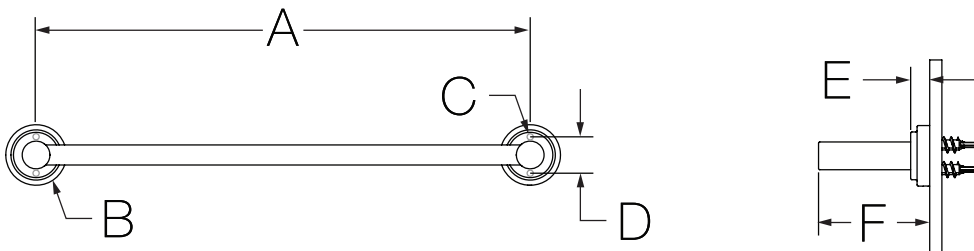

# SYMMONS® DS Creations

the smart choice™

0323-TB-18 (CD0323-353TB-18)

18" Vanity Mounted Towel Bar

## Installation Guide

| Model Numbers   | Specification   |
|---|---|
| <p>☐ <b>0323-TB-18</b><br/><i>18" Vanity Mounted Towel Bar</i></p>  | <p>18" Vanity Towel Bar shall be made from metal construction, plated in standard polished chrome finish.</p> |
| <p><b>Warranty</b></p> <p><b>Limited Lifetime</b> - to the original end purchaser in consumer/residential installations.<br/> <b>5 Years</b> - for industrial/commercial installations.<br/>           Refer to <a href="http://www.symmons.com/warranty">www.symmons.com/warranty</a> for complete warranty information.</p> |   |

## Dimensions

| Measurements |                                 |
|--------------|---------------------------------|
| A            | 18", 457 mm                     |
| B            | (2x) Ø 1-7/8", 48 mm            |
| C            | (4x) Hole Size<br>Ø 3/16", 5 mm |
| D            | (2x) 3/4", 19 mm                |
| E            | 5/8", 16 mm                     |
| F            | 3-7/16", 87 mm                  |