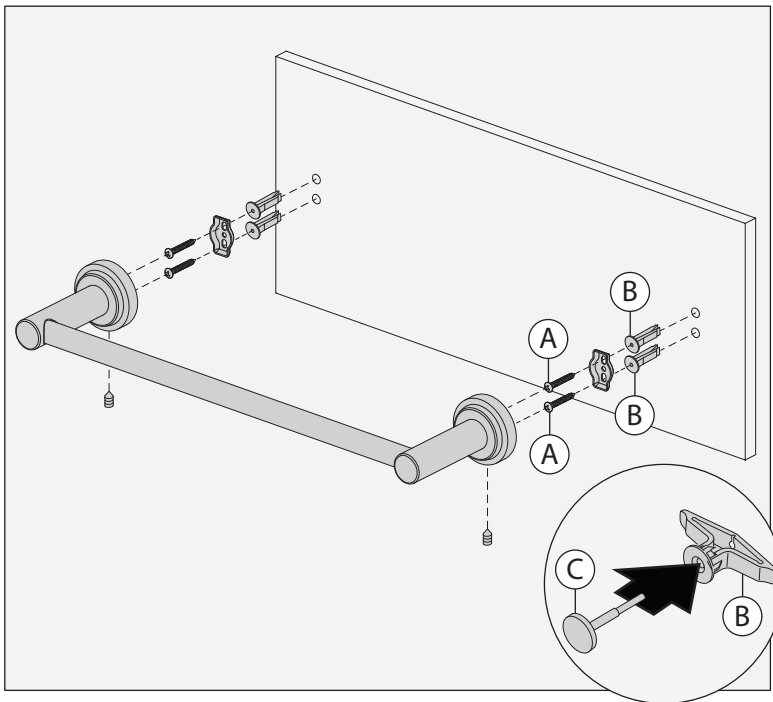

Parts Breakdown

Replacement Parts		
Item	Description	Part Number
A	Mounting Screws	HW-03141
B	Drywall Anchors	
C	Anchor Tool	
Tools Required for Installation		
Allen Wrench: 2 mm		
Phillips Head Screwdriver		
Silicone		

Notes:

1) For drywall 1/2 inch thick or less, insert anchor tool (C) into drywall anchor (B) to secure behind wall prior to installing trim.
2) Apply a bead of silicone around the perimeter of trim installed flush to finished wall.

⚠ WARNING: This product can expose you to chemicals including lead, which is known to the state of California to cause cancer, birth defects, or other reproductive harm. For more information, go to www.P65Warnings.ca.gov.