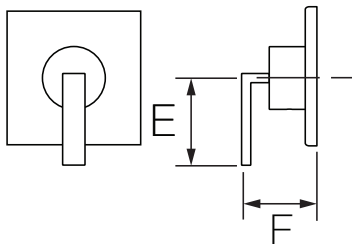

## 36-3DIV Triple Outlet Diverter Valve Specification Submittal

<b>Model Number</b>  <input type="checkbox"/> <b>36-3DIV</b> <i>Triple Outlet Diverter Valve</i>	<b>Feature Highlights</b>  <ul style="list-style-type: none"> <li>Screwless Escutcheon</li> <li>Components shall be metal construction, plated in standard polished chrome finish</li> </ul>
<b>Modifications</b>  <input type="checkbox"/> <b>-D2</b>  <i>Wide, square lever diverter handle (Chrome and Satin Nickel finish only)</i> <input type="checkbox"/> <b>-D3</b>  <i>Stacked, square lever diverter handle (Chrome and Satin Nickel finish only)</i> <input type="checkbox"/> <b>-BBZ</b> <i>Brushed Bronze finish</i> <input type="checkbox"/> <b>-MB</b> <i>Matte Black finish</i> <input type="checkbox"/> <b>-STN</b> <i>Satin Nickel finish</i>  <b>Note:</b> Append appropriate -suffix to model number.	<b>Compliance</b>  -ASME A112.18.1/CSA B125.1   <b>Warranty</b>  <b>Limited Lifetime</b> - to the original end purchaser in consumer installations. <b>5 Years</b> - for commercial installations. Refer to <a href="http://www.symmons.com/warranty">www.symmons.com/warranty</a> for complete warranty information.

### Dimensions

Measurements	
A	Sq. 5", 127 mm
B	3-1/8", 79 mm
C	3-1/2", 89 mm
D	3-1/2", 89 mm
E	3-1/8", 79 mm
F	3-5/8", 92 mm
G	3-1/8", 79 mm
H	3-5/8", 92 mm

**D2**

**D3**

**Note:** Dimensions subject to change without notice.