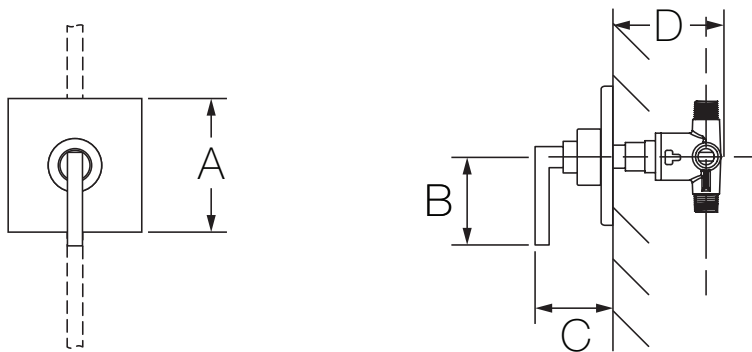

## 36-3DIV Triple Outlet Diverter Valve Specification Submittal

<b>Model Number</b>  <input type="checkbox"/> <b>36-3DIV</b> <i>Triple Outlet Diverter Valve</i>	<b>Feature Highlights</b>  <ul style="list-style-type: none"> <li>Screwless Escutcheon</li> <li>Components shall be metal construction, plated in standard polished chrome finish</li> </ul>
<b>Modifications</b>  <input type="checkbox"/> <b>-D2</b>  <i>Wide, square lever diverter handle (Chrome and Satin Nickel finish only)</i> <input type="checkbox"/> <b>-D3</b>  <i>Stacked, square lever diverter handle (Chrome and Satin Nickel finish only)</i> <input type="checkbox"/> <b>-BBZ</b> <i>Brushed Bronze finish</i> <input type="checkbox"/> <b>-MB</b> <i>Matte Black finish</i> <input type="checkbox"/> <b>-STN</b> <i>Satin Nickel finish</i>  <b>Note:</b> Append appropriate -suffix to model number.	<b>Compliance</b>  -ASME A112.18.1/CSA B125.1   <b>Warranty</b>  <b>Limited Lifetime</b> - to the original end purchaser in consumer installations. <b>5 Years</b> - for commercial installations. Refer to <a href="http://www.symmons.com/warranty">www.symmons.com/warranty</a> for complete warranty information.

### Dimensions

Measurements	
A	Sq. 5", 127 mm
B	3-1/8", 79 mm
C	3-1/2", 89 mm
D	3-1/2", 89 mm
E	3-1/8", 79 mm
F	3-5/8", 92 mm
G	3-1/8", 79 mm
H	3-5/8", 92 mm

**D2**

**D3**

**Note:** Dimensions subject to change without notice.