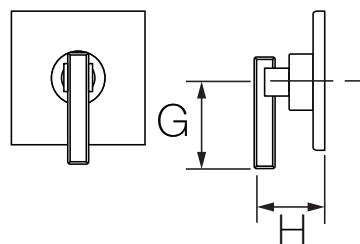

## 36-3DIV Triple Outlet Diverter Valve Specification Submittal

<b>Model Number</b>  <input type="checkbox"/> <b>36-3DIV</b> <i>Triple Outlet Diverter Valve</i>	<b>Feature Highlights</b>  <ul style="list-style-type: none"> <li>Screwless Escutcheon</li> <li>Components shall be metal construction, plated in standard polished chrome finish</li> </ul>
<b>Modifications</b>  <input type="checkbox"/> <b>-D2</b>  <i>Wide, square lever diverter handle (Chrome and Satin Nickel finish only)</i> <input type="checkbox"/> <b>-D3</b>  <i>Stacked, square lever diverter handle (Chrome and Satin Nickel finish only)</i> <input type="checkbox"/> <b>-BBZ</b> <i>Brushed Bronze finish</i> <input type="checkbox"/> <b>-MB</b> <i>Matte Black finish</i> <input type="checkbox"/> <b>-STN</b> <i>Satin Nickel finish</i>  <b>Note:</b> Append appropriate -suffix to model number.	<b>Compliance</b>  -ASME A112.18.1/CSA B125.1   <b>Warranty</b>  <b>Limited Lifetime</b> - to the original end purchaser in consumer installations. <b>5 Years</b> - for commercial installations. Refer to <a href="http://www.symmons.com/warranty">www.symmons.com/warranty</a> for complete warranty information.

### Dimensions

Measurements	
A	Sq. 5", 127 mm
B	3-1/8", 79 mm
C	3-1/2", 89 mm
D	3-1/2", 89 mm
E	3-1/8", 79 mm
F	3-5/8", 92 mm
G	3-1/8", 79 mm
H	3-5/8", 92 mm

**D2**

**D3**

**Note:** Dimensions subject to change without notice.