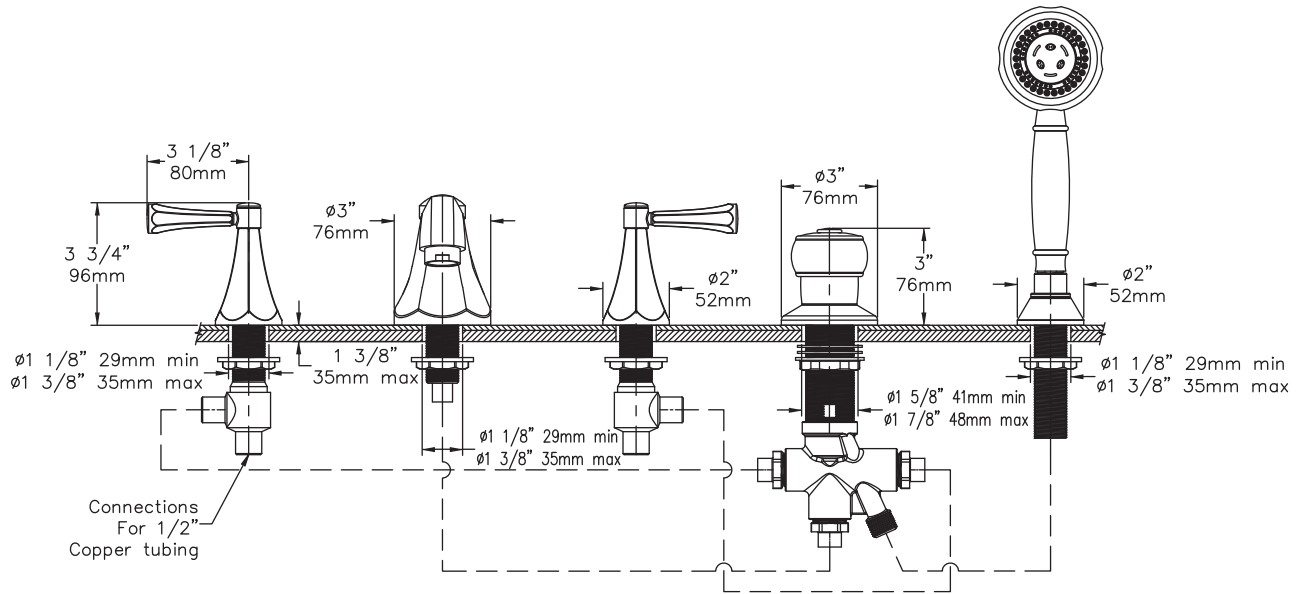

Standards / Certifications

ASME A112.18.1/CSA B125.1

Warranty

- Limited Lifetime - to the original end purchaser in consumer installations.
- 5 years - for commercial installations

Dimensions Canterbury Roman Tub Faucet, SRT-4570

* Note: Use TT style faucet if deck thickness is 1-3/8" to 3-3/8" (35 mm - 86 mm),
Contact Symmons customer service to special order TT style faucet, model number SRT-4570-TT-BDY

Dimensions Canterbury Roman Tub Faucet, SRT-4572