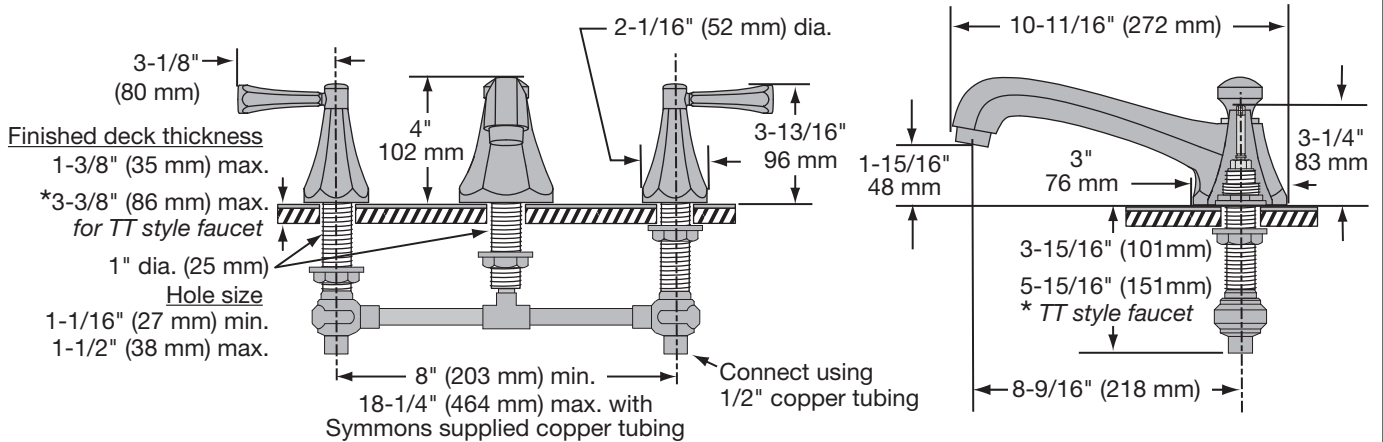

* Note: Use TT style faucet if deck thickness is 1-3/8" to 3-3/8" (35 mm - 86 mm),
Contact Symmons customer service to special order TT style faucet, model number SRT-4570-TT-BDY

Dimensions Canterbury Roman Tub Faucet, SRT-4572