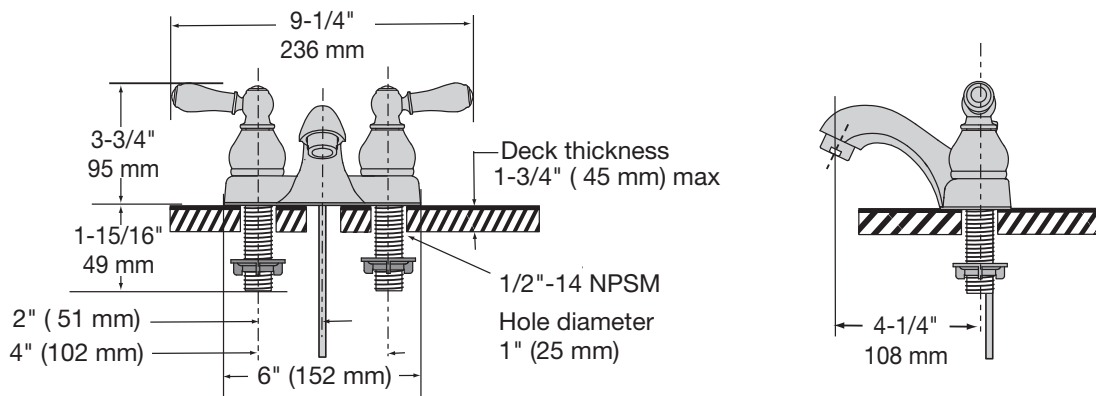

Dimensions Allura Lavatory Faucet, SLC-4712-1.5

Part No. LN-01302

Symmons Industries, Inc. ■ 31 Brooks Drive ■ Braintree, MA 02184
Phone: (800) 796-6667 ■ Fax (800) 961-9621
Website: symmons.com ■ Email: gethelp@symmons.com
Copyright © 2019 Symmons Industries, Inc. ■ ZV-1921 REV B ■ 123119