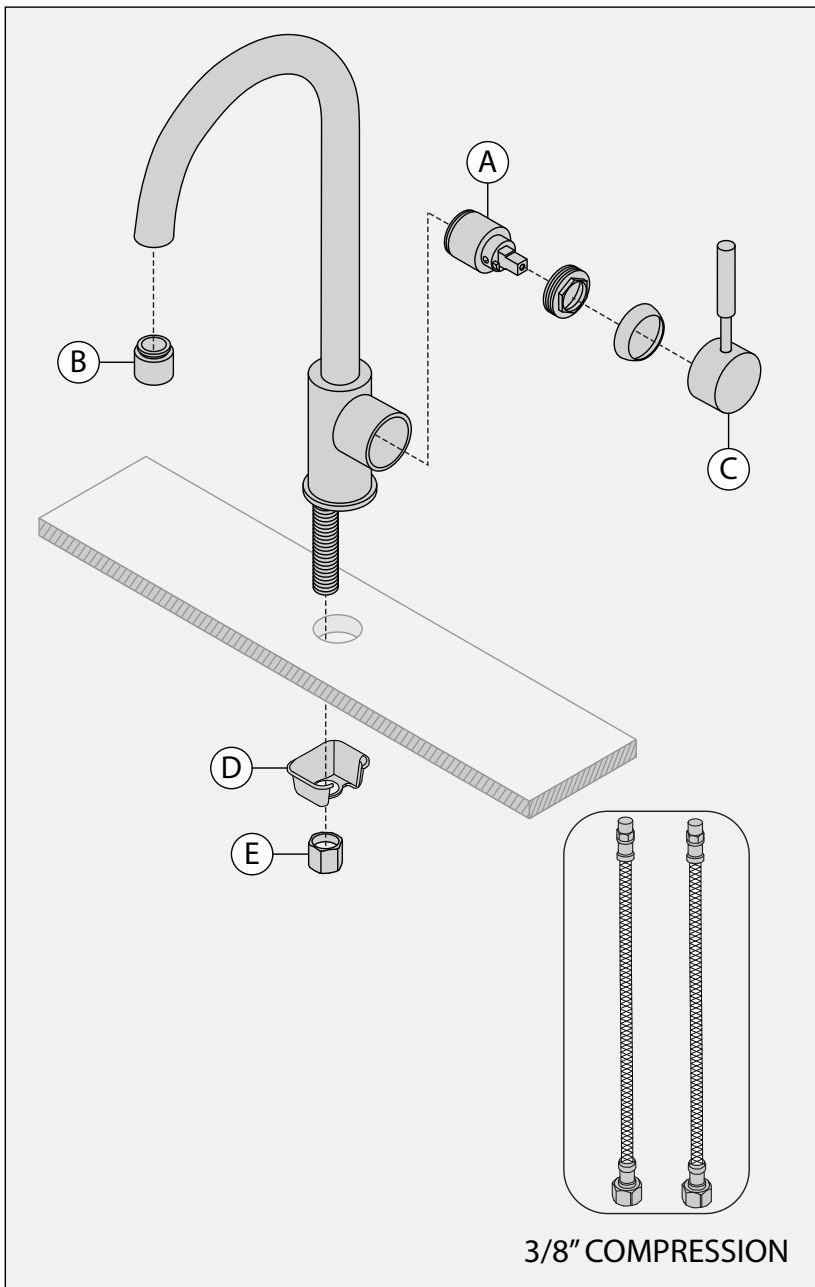

SK-3500
Single Handle Kitchen Faucet
Installation Guide

Model Numbers	Specification
<input type="checkbox"/> SK-3500 <i>Single Handle Kitchen Faucet</i>	<p>Single Handle Kitchen Faucet shall include single hole mount configuration, ceramic cartridge, 3/8" compression connections and standard 2.2 gpm (8.3 L/min) aerator. Faucet shall be made from metal construction, plated in standard polished chrome finish.</p> 
Modifications	
<input type="checkbox"/> -1.5  1.5 gpm (5.7 L/min) flow restrictor Note: Append appropriate -suffix to model number.	
Warranty	Compliance
<p>Limited Lifetime - to the original end purchaser in consumer/residential installations. 5 Years - for industrial/commercial installations. Refer to www.symmons.com/warranty for complete warranty information.</p>	<p>-ASME A112.18.1/CSA B125.1 -NSF/ANSI 61.9, NSF/ANSI 372</p> 

Dimensions

Measurements	
A	4-3/8", 111 mm
B	Ø 1-7/8", 48 mm
C	1", 25 mm
D	4-1/8", 105 mm
E	Deck Thickness Ref. Min. 1", 25 mm Max. 1-1/4", 32 mm
F	Hole Size Ø 1-1/2", 38 mm
G	15-1/8", 384 mm
H	9-3/8", 238 mm
I	7-1/4", 184 mm
J	3/8" compression fitting

Note: Dimensions subject to change without notice.

Parts Breakdown

Replacement Parts		
Item	Description	Part Number
A	Cartridge	KN-4
B	1.5 Aerator	FLR-121-1.5
	2.2 Aerator	LN-15
C	Handle & Set Screw	RK-047
D	Mounting Flange	RK-059
E	Mounting Nut	

Tools Required for Installation	
Adjustable Wrench	
Allen Wrench: Handle (2 mm)	
Plumber Tape	
Silicone	

Installation Notes:

- 1) Apply a bead of clear silicone around the perimeter of all faucet trim installed to deck surface.
- 2) Apply plumber tape to threaded connections as necessary. DO NOT use plumber tape on fittings with face seal washers or o-rings.
- 3) DO NOT OVERTIGHTEN fittings with face seal washers or o-rings.