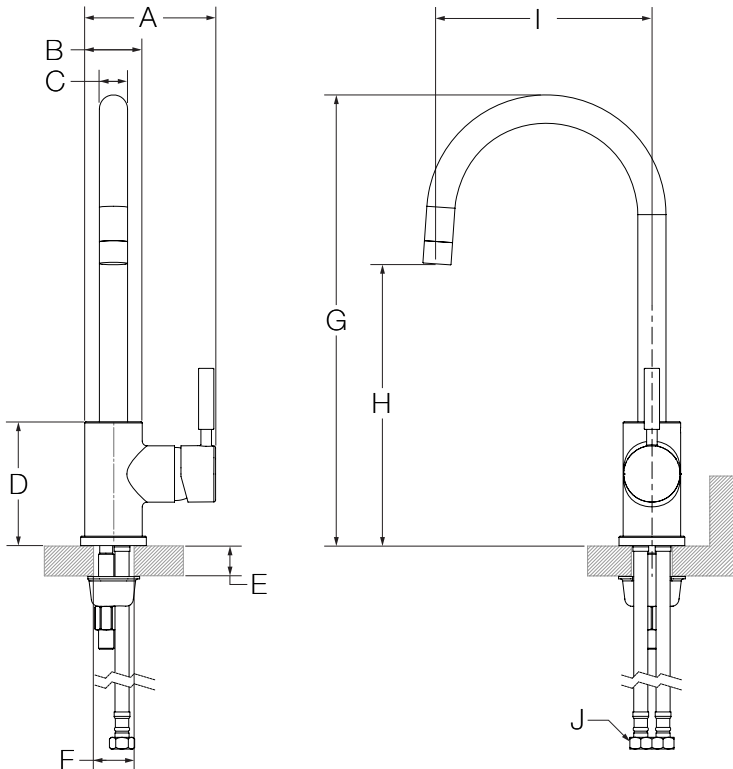

SK-3500
Single Handle Kitchen Faucet
Installation Guide

Model Numbers	Specification
<input type="checkbox"/> SK-3500 <i>Single Handle Kitchen Faucet</i>	<p>Single Handle Kitchen Faucet shall include single hole mount configuration, ceramic cartridge, 3/8" compression connections and standard 2.2 gpm (8.3 L/min) aerator. Faucet shall be made from metal construction, plated in standard polished chrome finish.</p> 
Modifications	
<input type="checkbox"/> -1.5  1.5 gpm (5.7 L/min) flow restrictor Note: Append appropriate -suffix to model number.	
Warranty	Compliance
<p>Limited Lifetime - to the original end purchaser in consumer/residential installations. 5 Years - for industrial/commercial installations. Refer to www.symmons.com/warranty for complete warranty information.</p>	<p>-ASME A112.18.1/CSA B125.1 -NSF/ANSI 61.9, NSF/ANSI 372</p> 

Dimensions

Measurements	
A	4-3/8", 111 mm
B	Ø 1-7/8", 48 mm
C	1", 25 mm
D	4-1/8", 105 mm
E	Deck Thickness Ref. Min. 1", 25 mm Max. 1-1/4", 32 mm
F	Hole Size Ø 1-1/2", 38 mm
G	15-1/8", 384 mm
H	9-3/8", 238 mm
I	7-1/4", 184 mm
J	3/8" compression fitting

Note: Dimensions subject to change without notice.

Parts Breakdown

Replacement Parts		
Item	Description	Part Number
A	Cartridge	KN-4
B	1.5 Aerator	FLR-121-1.5
	2.2 Aerator	LN-15
C	Handle & Set Screw	RK-047
D	Mounting Flange	RK-059
E	Mounting Nut	

Tools Required for Installation	
Adjustable Wrench	
Allen Wrench: Handle (2 mm)	
Plumber Tape	
Silicone	

Installation Notes:

- 1) Apply a bead of clear silicone around the perimeter of all faucet trim installed to deck surface.
- 2) Apply plumber tape to threaded connections as necessary. DO NOT use plumber tape on fittings with face seal washers or o-rings.
- 3) DO NOT OVERTIGHTEN fittings with face seal washers or o-rings.