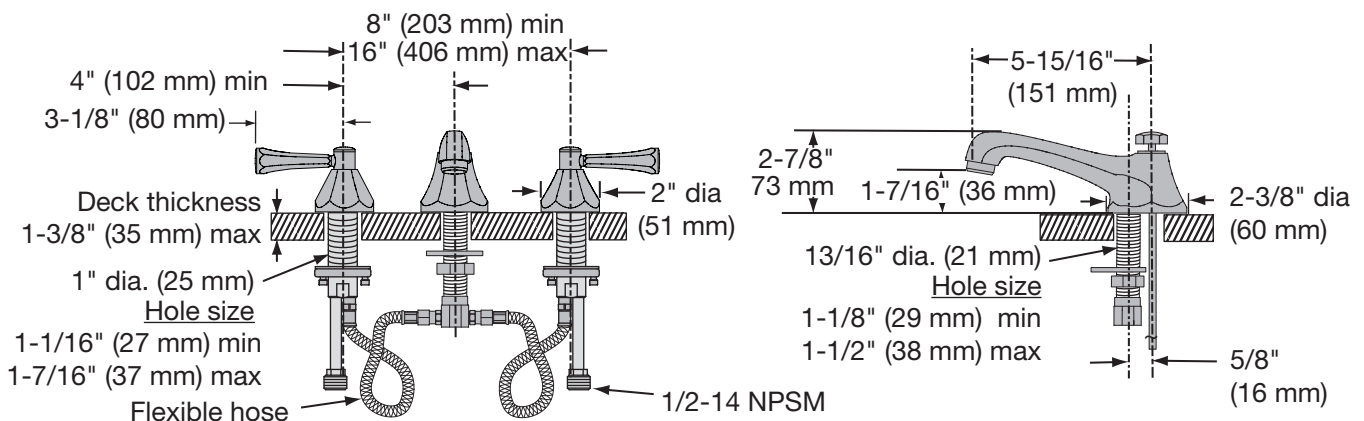

Warranty

- Limited Lifetime - to the original end purchaser in consumer installations.
- 5 years - for commercial installations

Feature Highlights

- Two handle widespread lavatory faucet with quarter turn ceramic components.
- 8 - 16 inch centers for mounting
- Braided supply hoses
- Pop-up drain and lift rod assembly
- Aerator with 1.5 gpm flow rate (5.7 L/min)
- Metal construction, polished chrome finish

Standards / Certifications

- ASME A112.18.1/CSA B125.1
- NSF/ANSI 61.9, NSF/ANSI 372
- WaterSense 1.0 gpm & 1.5 gpm

Dimensions Canterbury Widespread Lavatory Faucet, SLW-4512-1.5

Note: Dimensions subject to change without notice.