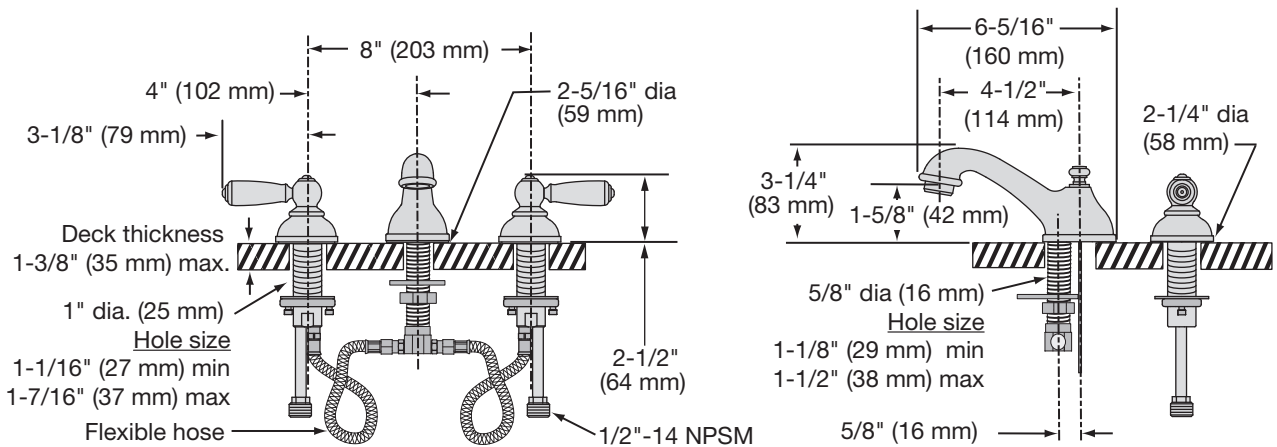

Feature Highlights

- Two handle widespread lavatory faucet with quarter turn ceramic components.
- 8 - 16 inch centers for mounting
- Braided supply hoses
- Pop-up drain and lift rod assembly
- Aerator with 1.5 gpm flow rate (5.7 L/min)
- Polished chrome finish

Dimensions Allura Widespread Lavatory Faucet, SLW-4712-1.5

Note: Dimensions subject to change without notice.

Symmons Industries, Inc. ■ 31 Brooks Drive ■ Braintree, MA 02184
Phone: (800) 796-6667 ■ Fax: (800) 961-9621
Website: symmons.com ■ Email: gethelp@symmons.com
Copyright © 2019 Symmons Industries, Inc. ■ ZV-1770 REV B ■ 123119